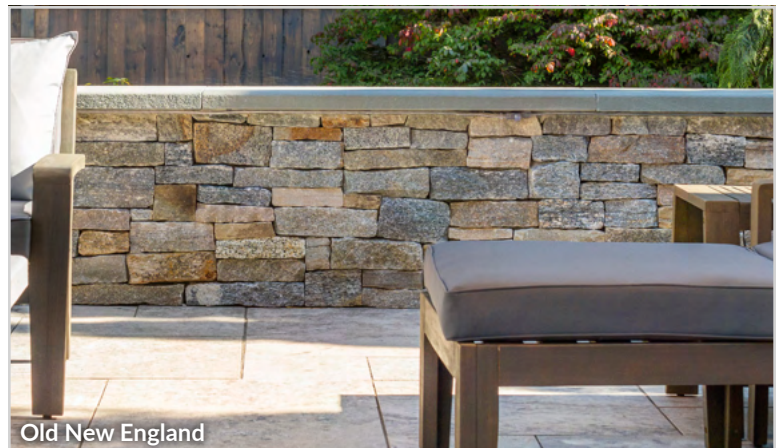

Fieldstone

Old New England