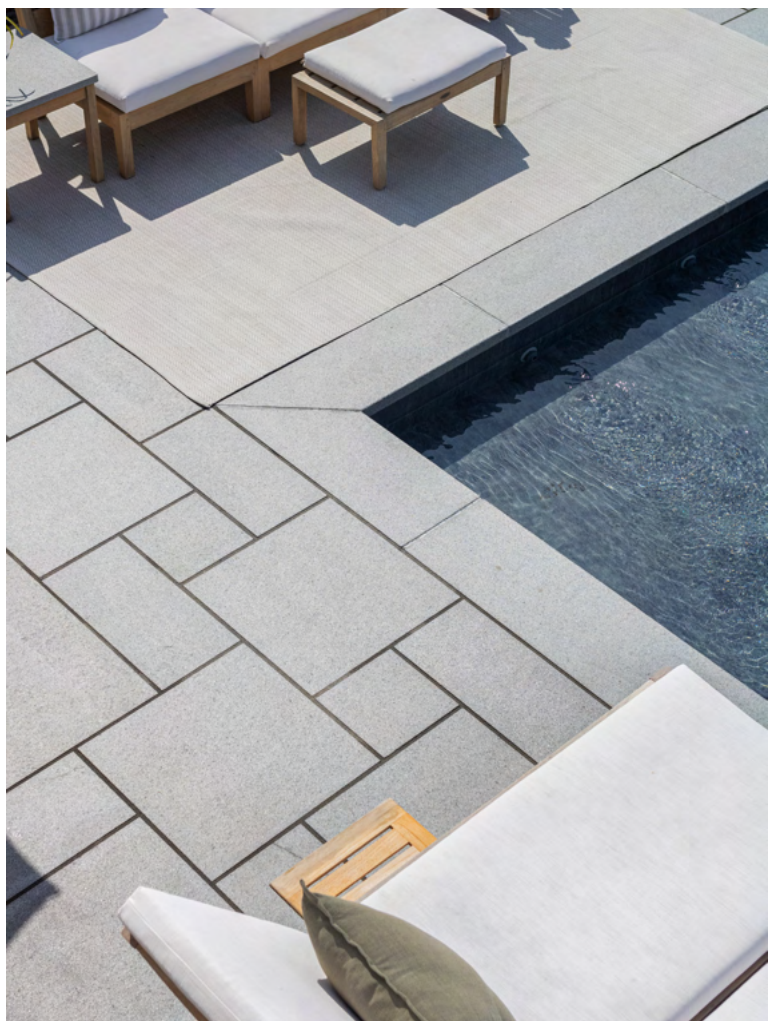

Length: 4' - 6'

Height: 2" Treads and Coping, 7" Steps

Custom sizes and fabrication available

Salt & Pepper Granite

Elevate your pool patio with the clean, modern style of our Salt & Pepper Granite. Its refined look creates a sleek and contemporary outdoor retreat. This white stone with black flecks looks incredible along the blue of a pool.