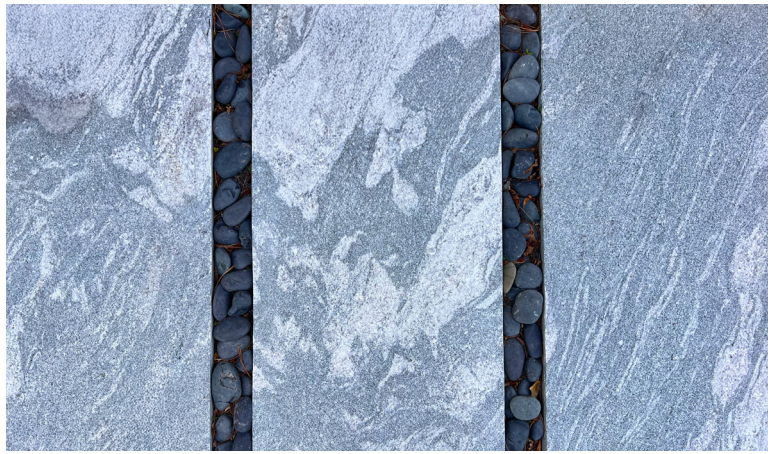

Length: 4' - 6'

Height: 2" Treads and Coping, 7" Steps

Custom sizes and fabrication available

Silver Peak Granite

A new addition to our granite lineup - Silver Peak Granite is a unique stone that is sure to impress. This stone's neutral blue-gray tone paired with its one-of-a-kind movement lend to its newfound popularity.

Custom sizes and fabrication available

Phoenician Buff Granite

Phoenician Buff Granite pavers are some of the most unique available. With the benefits of granite, thermaled surfacing, and grey, pink, magenta coloring, Phoenician Buff Granite is sure to stop your guests in their tracks.

Height: 2"

Custom sizes and fabrication available

Versailles Limestone

Reminiscent of villas in Italy, Versailles Limestone is the perfect stone for creating classically elegant spaces. The beautiful sandy beige color along with the unique finish along the edges lend to the beauty of this stone.