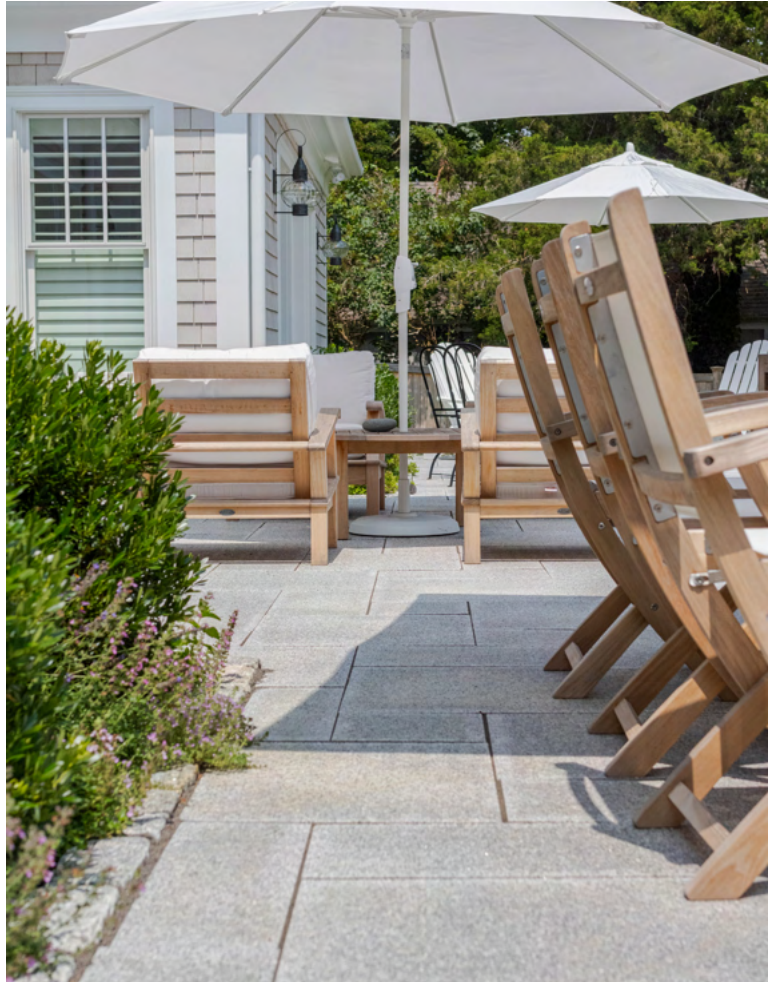

Length: 4' - 6'

Height: 2" Treads and Coping, 7" Steps

Custom sizes and fabrication available

Salt & Pepper Granite

Elevate your pool patio with the clean, modern style of our Salt & Pepper Granite. Its refined look creates a sleek and contemporary outdoor retreat. This white stone with black flecks looks incredible along the blue of a pool.

Length: 4' - 6'

Height: 2" Treads and Coping, 7" Steps

Custom sizes and fabrication available

Silver Peak Granite

A new addition to our granite lineup - Silver Peak Granite is a unique stone that is sure to impress. This stone's neutral blue-gray tone paired with its one-of-a-kind movement lend to its newfound popularity.