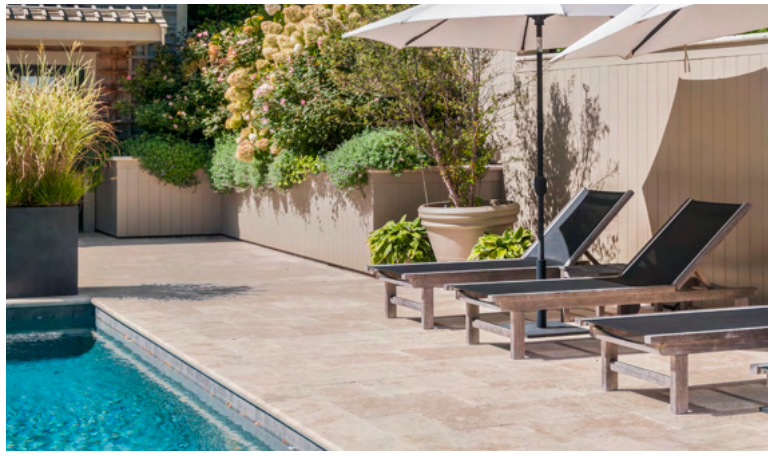

Height: 2"

Custom sizes and fabrication available

Versailles Limestone

Reminiscent of villas in Italy, Versailles Limestone is the perfect stone for creating classically elegant spaces. The beautiful sandy beige color along with the unique finish along the edges lend to the beauty of this stone.