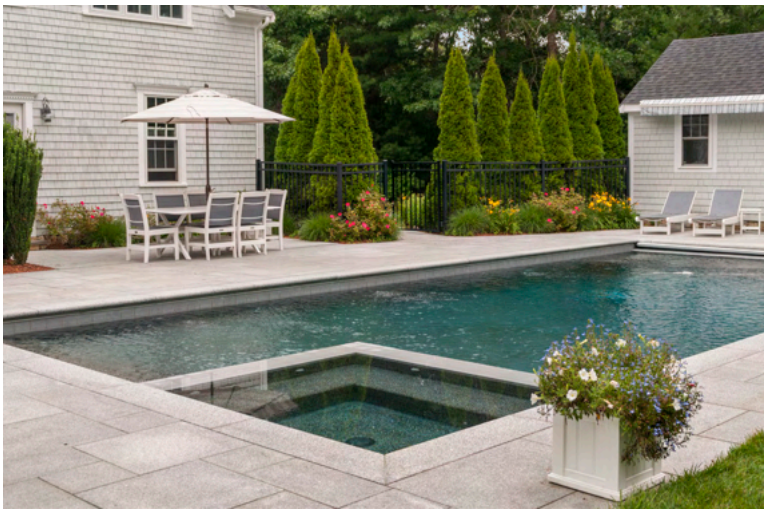

Length: 4' - 6'

Height: 2" Treads and Coping, 7" Steps

Custom sizes and fabrication available

Salt & Pepper Granite

Elevate your pool patio with the clean, modern style of our Salt & Pepper Granite. Its refined look creates a sleek and contemporary outdoor retreat. This white stone with black flecks looks incredible along the blue of a pool.

Length: 4' - 6'

Height: 2" Treads and Coping, 7" Steps

Custom sizes and fabrication available

Silver Peak Granite

A new addition to our granite lineup - Silver Peak Granite is a unique stone that is sure to impress. This stone's neutral blue-gray tone paired with its one-of-a-kind movement lend to its newfound popularity.

Height: 2"

Custom sizes and fabrication available

Versailles Limestone

Reminiscent of villas in Italy, Versailles Limestone is the perfect stone for creating classically elegant spaces. The beautiful sandy beige color along with the unique finish along the edges lend to the beauty of this stone.