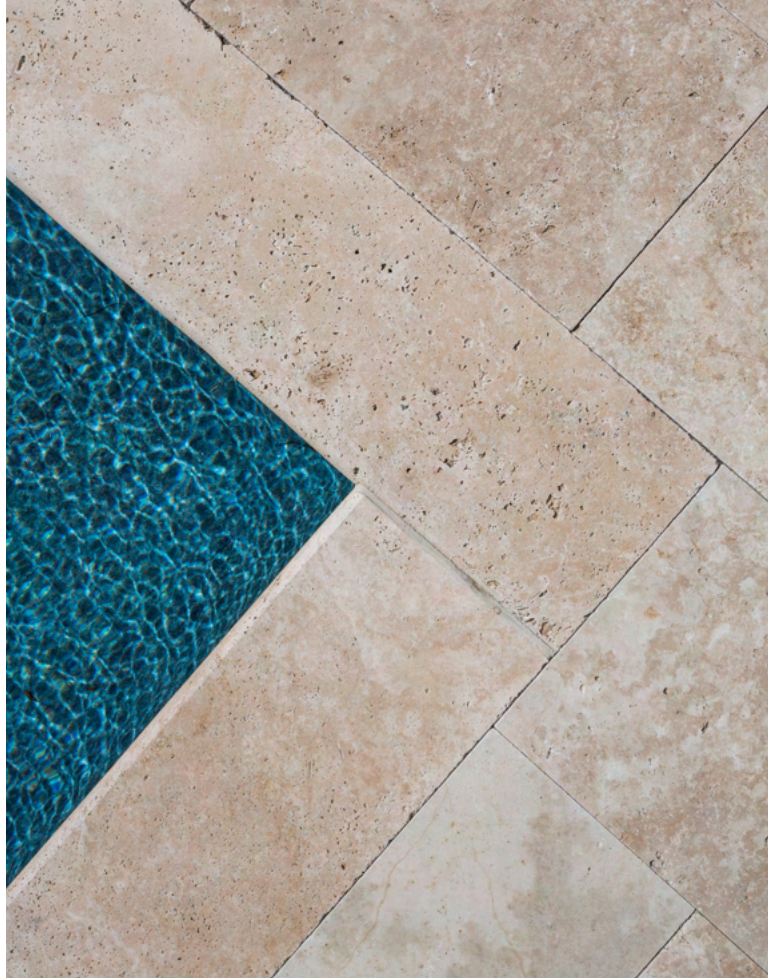

Paver Stock

Thickness: 1.25"

Sold as a French Pattern set

Ask about additional sizes

Custom sizes and fabrication available

Coping Stock

Depth: 12" | 24"

Length: 4'

Height: 2"

Custom sizes and fabrication available

Versailles Limestone

Reminiscent of villas in Italy, Versailles Limestone is the perfect stone for creating classically elegant spaces. The beautiful sandy beige color along with the unique finish along the edges lend to the beauty of this stone.