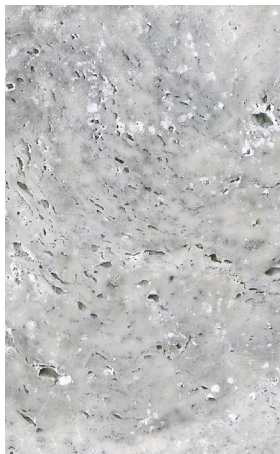

Silver Travertine

These travertine pavers display a stunning pattern of wavy marine colors and provide a non-slip, even surface. Travertine is naturally heat-resistant, meaning these pavers will stay cool even on the hottest days.

Paver Stock

Thickness: 1.25"

Sold as a French Pattern set

16" x 24" pieces available

Custom sizes and fabrication available

Coping Stock

Depth: 12" | 24"

Length: 4'

Height: 2"

Custom sizes and fabrication available