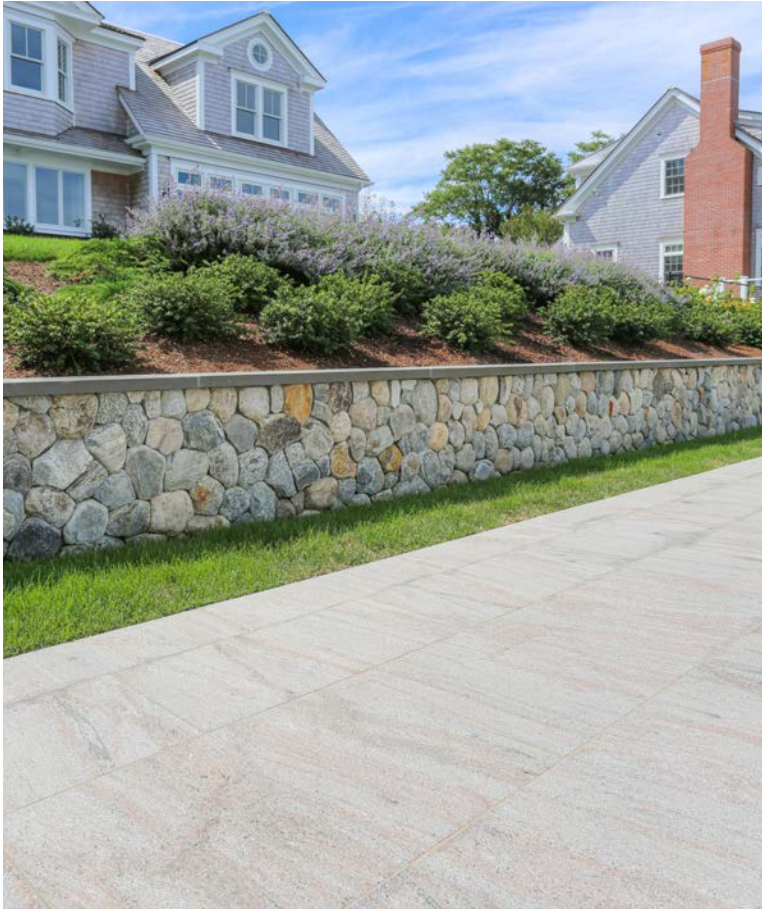

Standard Stock

Depth: 12" · 14" · 24" · 36"

Length: Offered between 4' and 6'

Height: 2"

Custom/Fabrication

Custom sizes and fabrication available

Ask us about available edge treatments

OCEAN BLUE