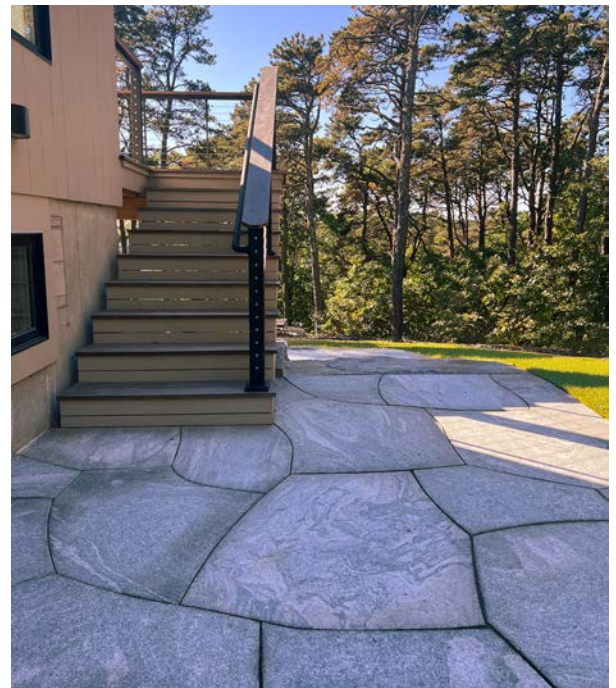

Silver Peak Granite