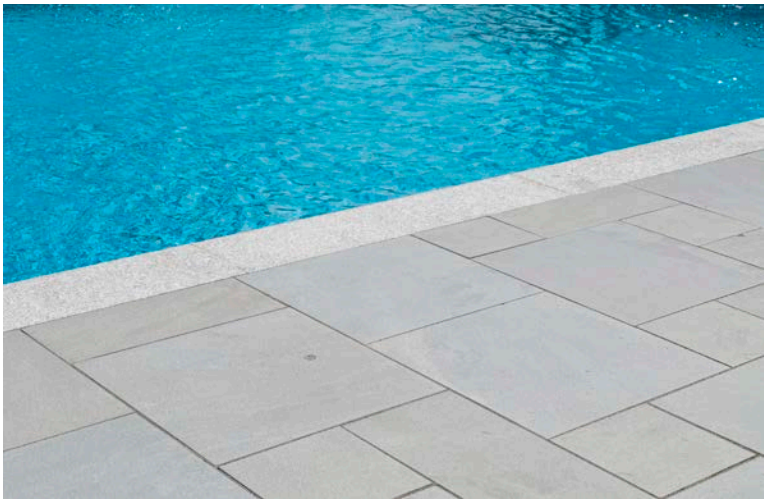

Depth: 12"

Length: 2'

Height: .75"

Custom/Fabrication

Custom sizes and fabrication available
Ask us about available edge treatments

EVERBLUE VARIEGATED *Pavers*

The New Bluestone. These low maintenance bluestone outdoor porcelain pavers are an excellent choice for any indoor or outdoor paver application.