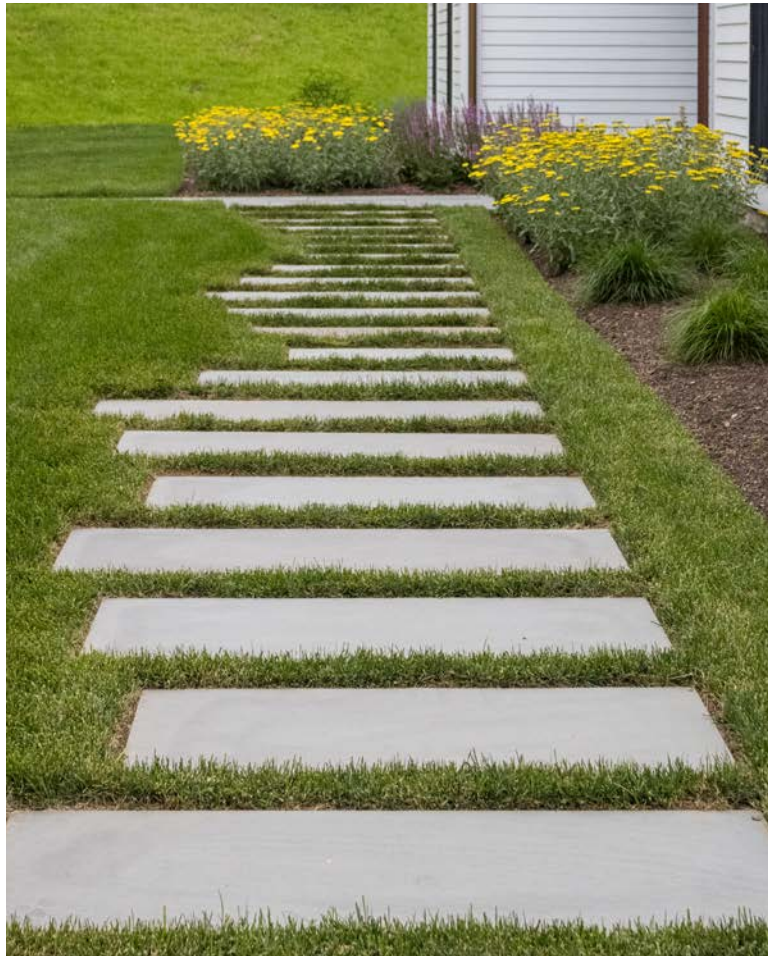

Depth: 12" · 14" · 18" · 24"

Length: Offered between 4' and 6'

Height: 2" for Treads and Coping, 6" for Steps

Custom/Fabrication

Custom sizes and fabrication available

Ask us about available edge treatments