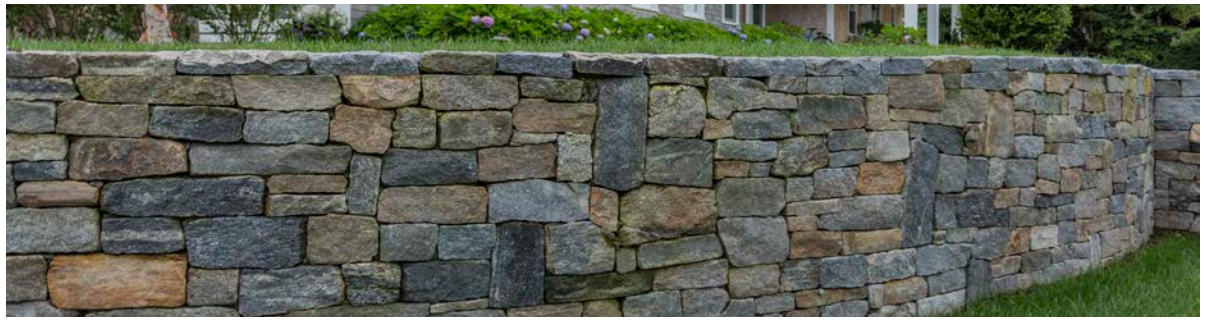

ASHLAR VENEER

Ashlar thin stone veneer is comparable to ledgerstone stone veneer patterning, but with slightly longer stones. Because the stone face has been split, the natural hues of the stone's grain are visible.

CONNECTICUT GREY

GTVCTGS-FL

Coverage: 100 ft²/pt

Thickness: 3/4" - 1 1/4"

Sold as full pallet only

FIELDSTONE

TVFSA-FL

Coverage: 168 ft²/pt

Thickness: 3/4" - 1 1/4"

Also sold as 12ft² layers

NEWPORT MIST

TVNMA-FL

Coverage: 168 ft²/pt

Thickness: 3/4" - 1 1/4"

Also sold as 12ft² layers

OLD NEW ENGLAND

DTVONEA-FL

Coverage: 54 ft²/pt

Thickness: 3/4" - 1 1/4"

Sold as full pallet only

OYSTER BAY

TVOBA-FL

Coverage: 168 ft²/pt

Thickness: 3/4" - 1 1/4"

Also sold as 12ft² layers

SOUTHPORT GRANITE STRIP

TVVGA-FL

Coverage: 168 ft²/pt

Thickness: 3/4" - 1 1/4"

Also sold as 12ft² layers

NEW! Thin Stone Veneer from Pangaea