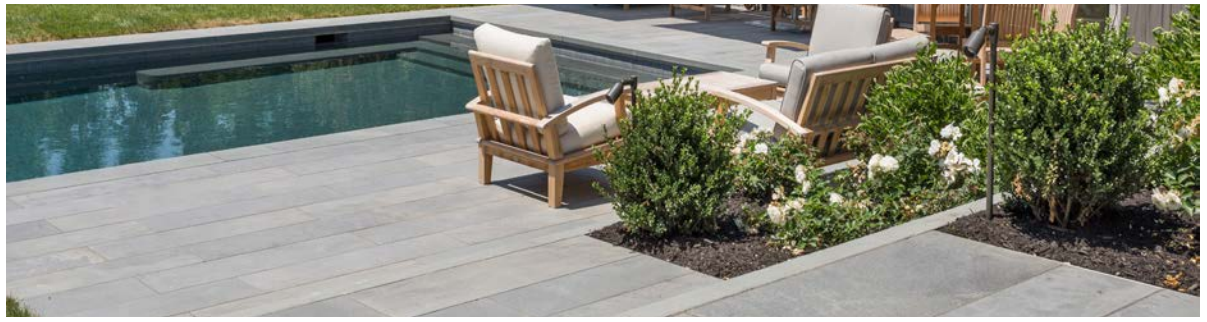

Depth: 12" · 14" · 18" · 24"

Length: Offered between 4' and 6'

Height: 2" for Treads and Coping, 6" for Steps

Custom/Fabrication

Custom sizes and fabrication available

Ask us about available edge treatments