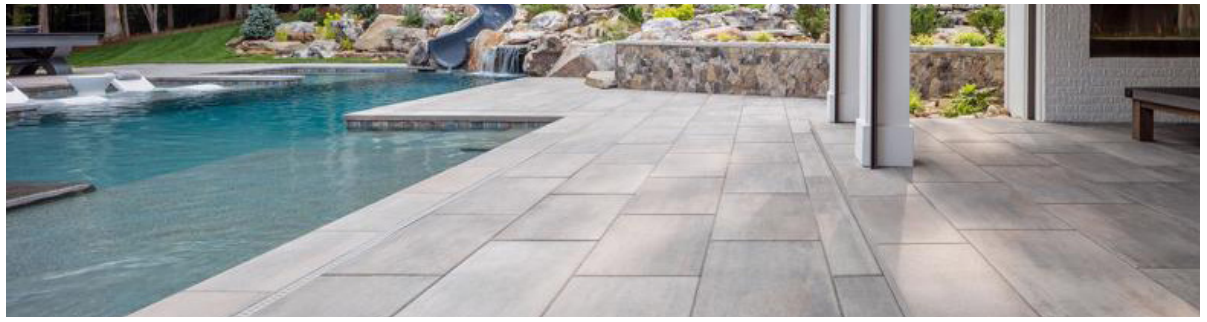

BLU 60 *Pavers*

These elegant Blu 60mm pavers are ready for your outdoor living space. They are classic in size and texture, yet contemporary in their range of attractive colors.

TBB60

PATTERN STOCK SIZES

Standard Stock

2³/₈" Thickness

Sold as 3-piece set of the following sizes:

13"x6¹/₂" · 13"x13" · 13"x19¹/₂"

Pallets of 6"x13" available

BLU 60 sold as full pallet only

POPULAR PATTERNS

COLOR CHOICES

Pallet Specs

Size	ft²/Layer	ft²/Pt
3-Pc Set	10.6	116
6"x13"	10.6	116

TEXTURE CHOICES