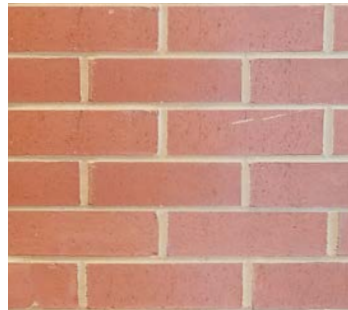

TAVERN FLASH UNTUMBLED

BTUTFF-FL

Coverage: 8.16 ft²/box

Quantity: 56 pcs/box

Corners: 6¼ lf/box