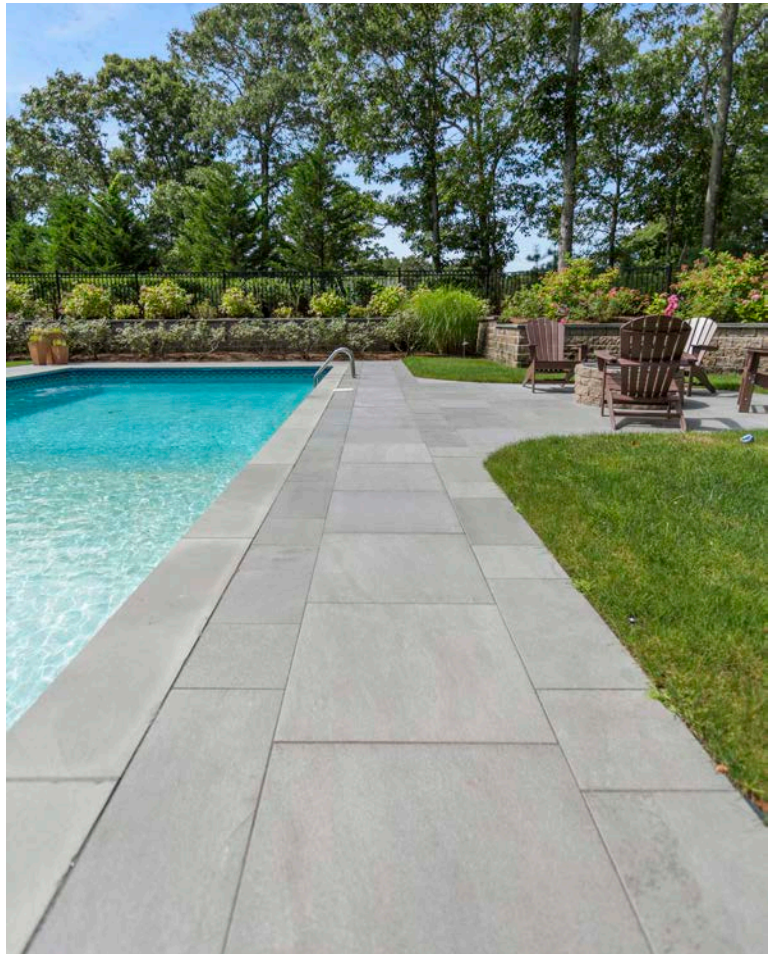

Depth: 12"

Length: 2'

Height: .75"

Custom/Fabrication

Custom sizes and fabrication available
Ask us about available edge treatments

EVERBLUE VARIEGATED *Pavers*

The New Bluestone. These low maintenance bluestone outdoor porcelain pavers are an excellent choice for any indoor or outdoor paver application.