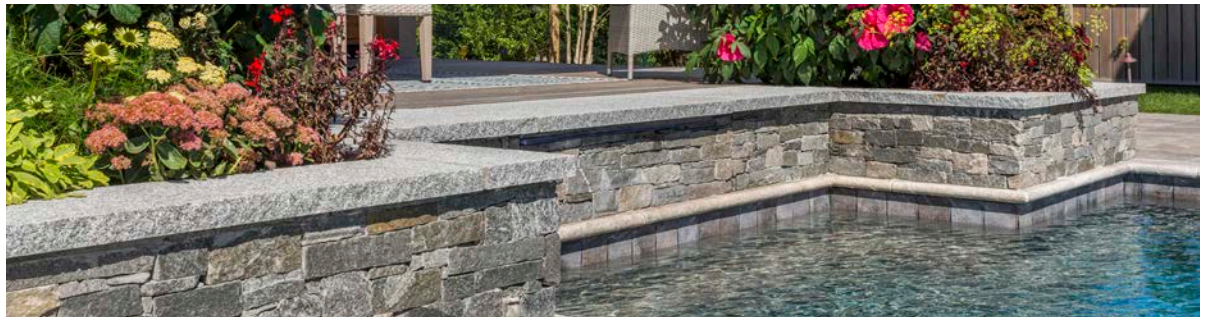

LANCASTER

PROVIDENCE

DIAMOND RIVER

LEDGESTONE VENEER

Ledgestone stone veneer has a shape made up of narrower strips of natural stone. It is more structured looking and works with both contemporary and classic designs.