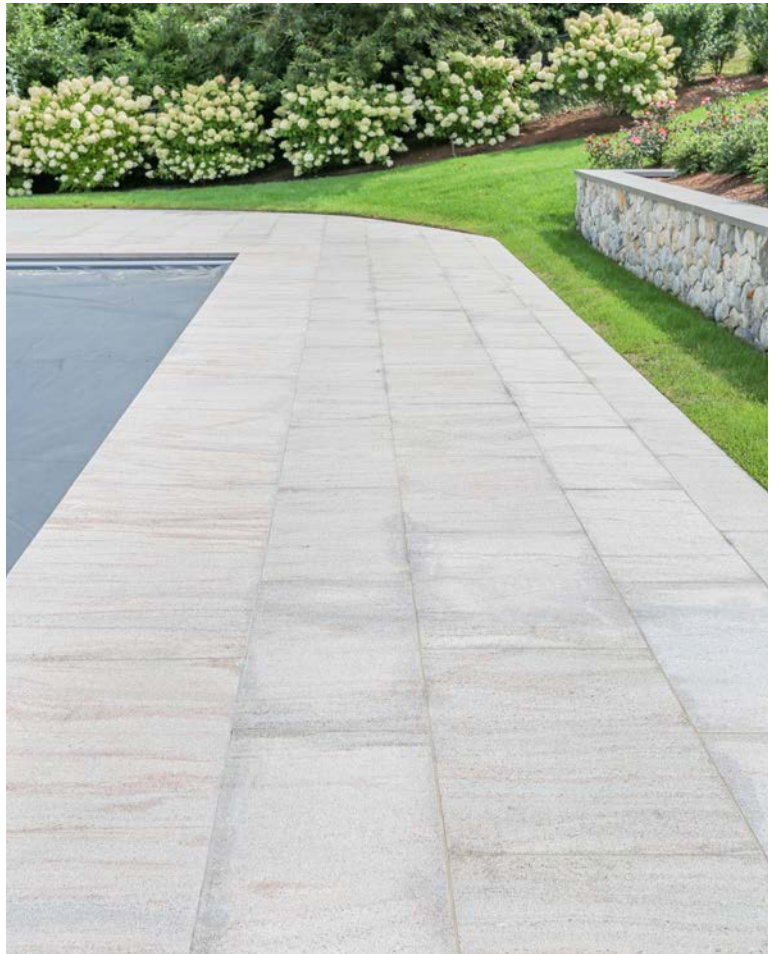

Standard Stock

Depth: 12" · 14" · 24" · 36"

Length: Offered between 4' and 6'

Height: 2"

Custom/Fabrication

Custom sizes and fabrication available

Ask us about available edge treatments

OCEAN BLUE