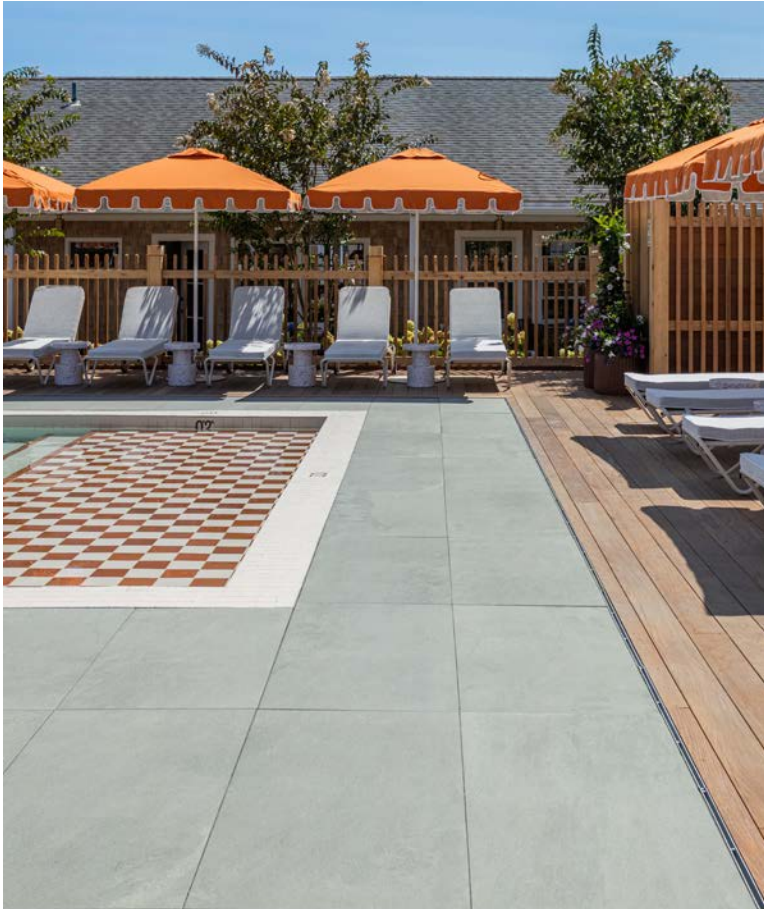

Depth: 12"

Length: 2'

Height: .75"

Custom/Fabrication

Custom sizes and fabrication available
Ask us about available edge treatments

EVERBLUE VARIEGATED *Pavers*

The New Bluestone. These low maintenance bluestone outdoor porcelain pavers are an excellent choice for any indoor or outdoor paver application.