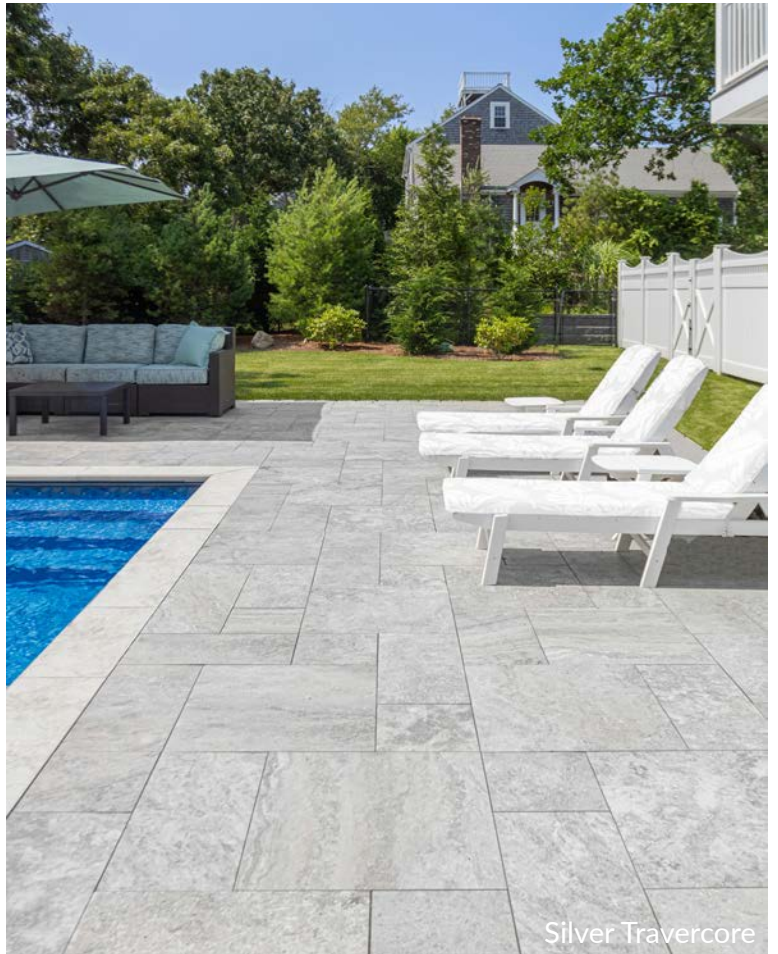

Sea Shell Travertore

Mocha Travertore