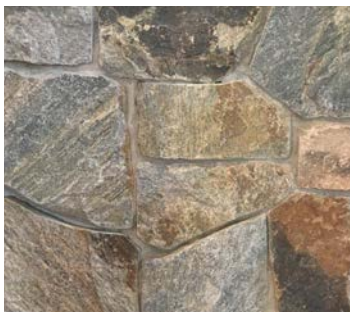

NOBLE HILL

NNHTVM-FL

Coverage: 50 ft²/pt

Thickness: 3/4" - 1 1/4"

Sold as full pallet only