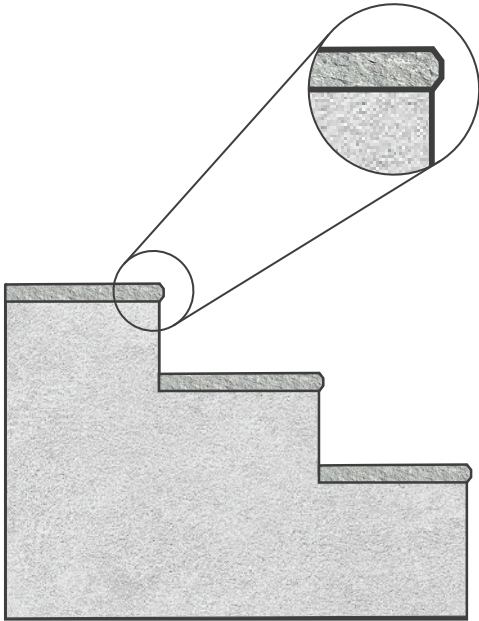

AVAILABLE SIZES
Silver, Ivory Pearl, Seashell

12" x 12" (11¼" x 11¼")

12" x 24" (11¼" x 23½")

24" x 24" (23½" x 23½")

24" x 48" (23½" x 47½")

MOCHA

24" x 24" (23½" x 23½")

12" x 24" (11¾" x 23½")

12" x 12" (11¾" x 11¾")

AVAILABLE SIZES

Mocha, Walnut

12" x 12" (11¾" x 11¾")

12" x 24" (11¾" x 23½")

24" x 24" (23½" x 23½")

Special Pieces

DOUBLE BEVEL COPING

12" x 24" (11³/₄" x 23¹/₂")

MITERED COPING

12" x 24" (11³/₄" x 23¹/₂")

BULLNOSE COPING

12" x 24" (11³/₄" x 23¹/₂")

SILVER
Running Bond Pattern
 24" x 48" (23½ x 47½")

POPULAR PATTERNS

PATTERN A