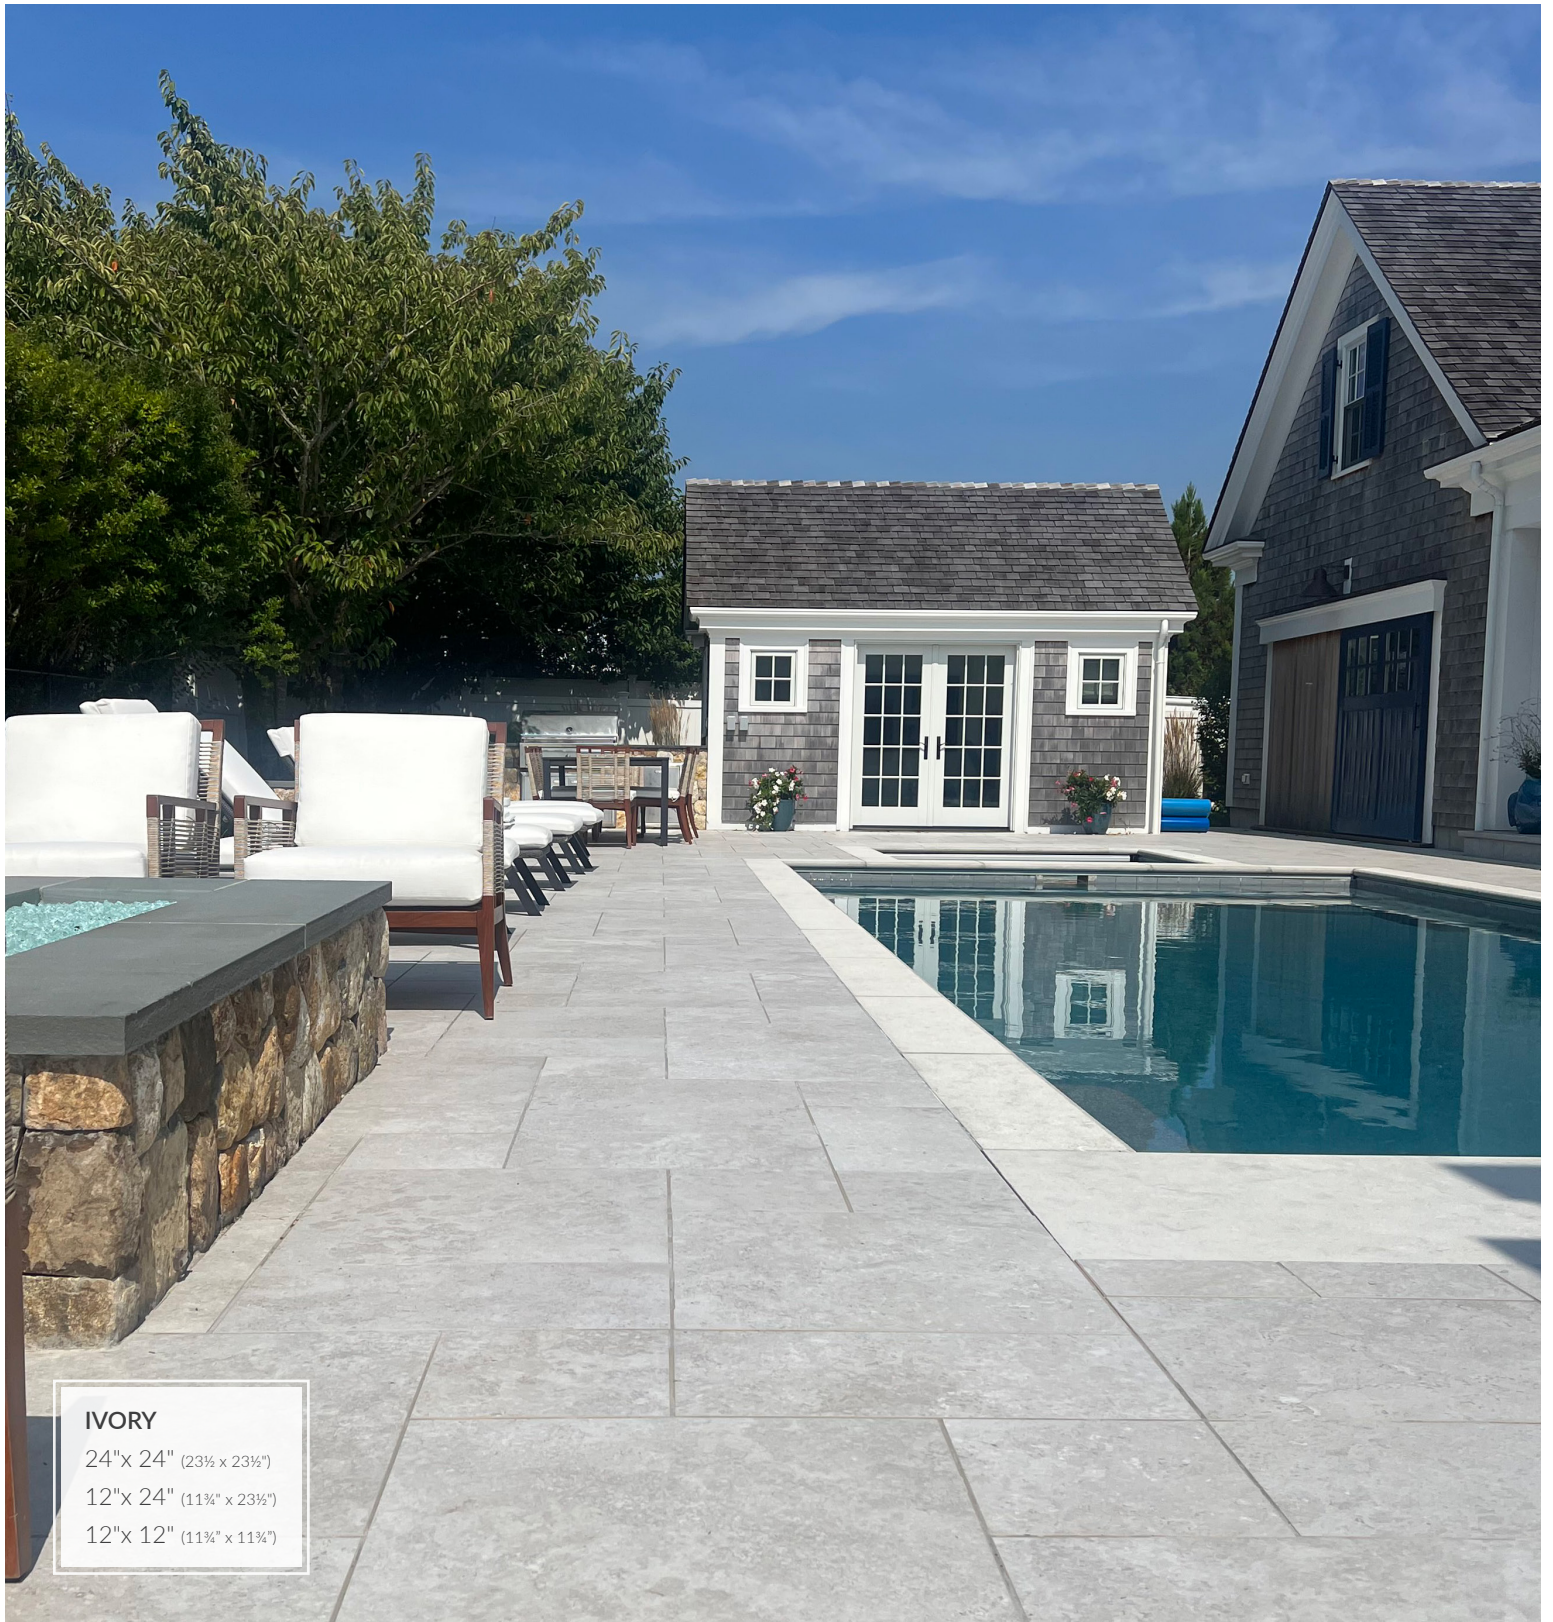

IDEAL FOR

PATIOS

POOL DECKS

STAIRS & STEPS

WALKWAYS

ADVANTAGES

EASY TO CLEAN,
STAIN RESISTANT

EASY INSTALL

SUPPORTS
OVER 2000LB

FIRE RESISTANT
AND DURABLE

REMOVABLE
AND REUSABLE

LIGHT AND
EASY TO HANDLE

RESISTANT TO EXTREME
TEMPERATURES
(-40°F - 210°F)

THERMAL INSULATION
(HOT AND COLD)

SLIP RESISTANT,
QUICK DRAINING

SILVER
Running Bond Pattern
24" x 48" (23½ x 47¼")

SEA SHELL
24" x 24" (23½ x 23½")
12" x 24" (11¾ x 23½")
12" x 12" (11¾ x 11¾")

IVORY

24" x 24" (23½" x 23½")

12" x 24" (11¼" x 23½")

12" x 12" (11¼" x 11¼")