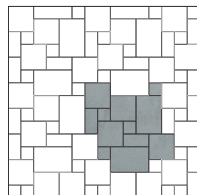

#### Standard Stock

Depth: 12" · 14" · 18" · 24"

Length: Offered between 4' and 6'

Height: 2" for Treads and Coping, 6" for Steps

### POPULAR PATTERNS

Running Bond

Dutch

French

Tread

Coping

Step