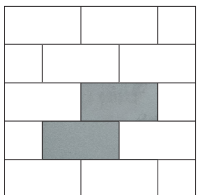

POPULAR PATTERNS

Running Bond