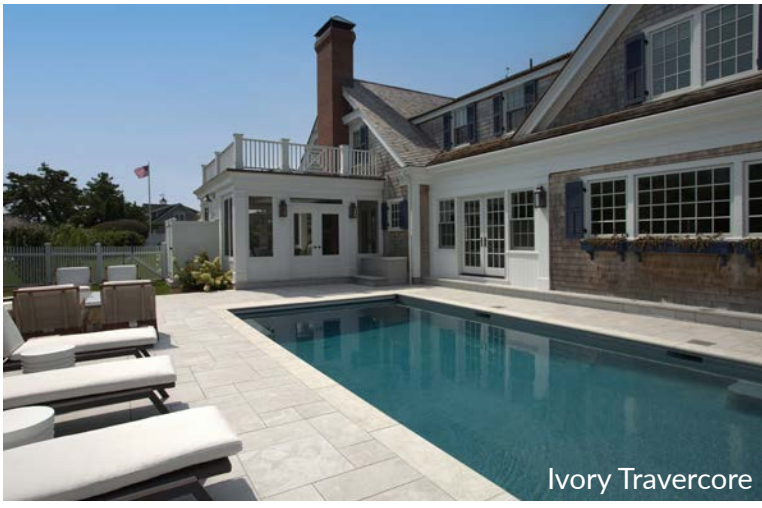

Standard Stock

Depth: 12"

Length: 2'

Height: .75"

Custom/Fabrication

Custom sizes and fabrication available
Ask us about available edge treatments

Ivory Travertore

Silver Travertore