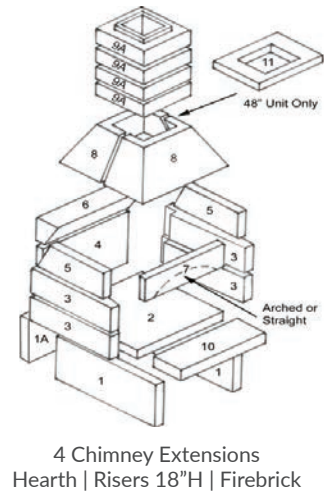

Size/Style	Buckets for Assembly	Buckets for Veneer	Sq. feet of Veneer	LF of Veneer Corners Needed	Firebrick Splits Required
36" Contractor	4	4	85	26	85
36" Standard	4	5	100	32	85
48" Contractor	5	5	109	26	105
48" Standard	5	6	125	32	105
36" Wood Box	-	-	11	2	-