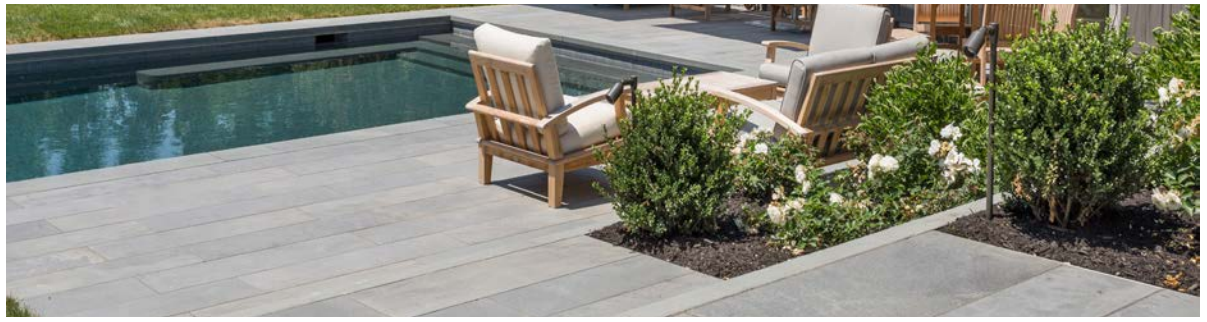

EVERBLUE THERMAL BLUE *Pavers*

The New Bluestone. These low maintenance bluestone outdoor porcelain pavers are an excellent choice for any indoor or outdoor paver application.

EBTB

PATTERN STOCK SIZES

Standard Stock

.75" Thickness

24"x24" · 24"x48"

12"x12" · 12"x24" · 12"x48"

Custom/Fabrication

Custom sizes and fabrication available

POPULAR PATTERNS

TREADS, COPING, STEPS

Double Bevel and Mitered Edge Coping also Available

Ask About Treads and Steps

STANDARD STOCK

Depth: 12"

Length: 2'

Height: .75"

Custom/Fabrication

Custom sizes and fabrication available

Ask us about available edge treatments