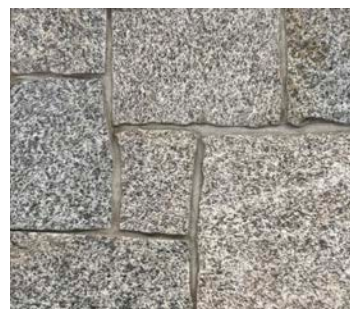

SOUTHPORT

GTVSSQR-FL

Coverage: 50 ft²/pt

Thickness: 3/4" - 1 1/4"

Sold as full pallet only