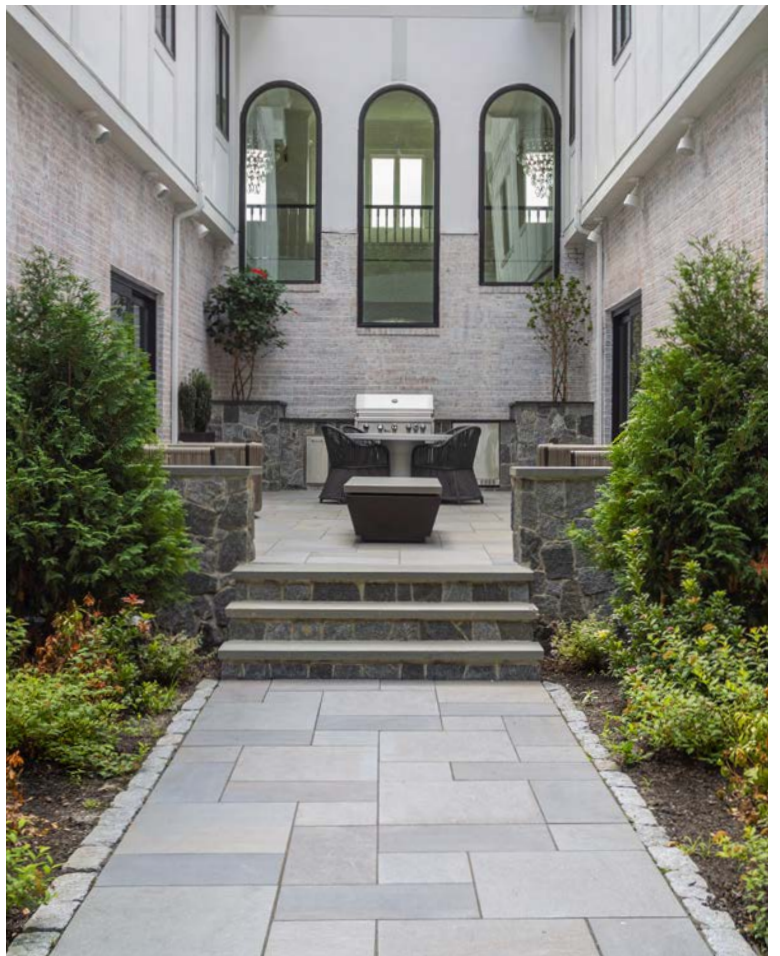

EVERBLUE SAND

Pavers

The newest color to the Everblue collection. These no maintenance stone pavers are an excellent choice for any indoor or outdoor paver application. Beautiful cream tones are reminiscent of dunes and sandy beaches.