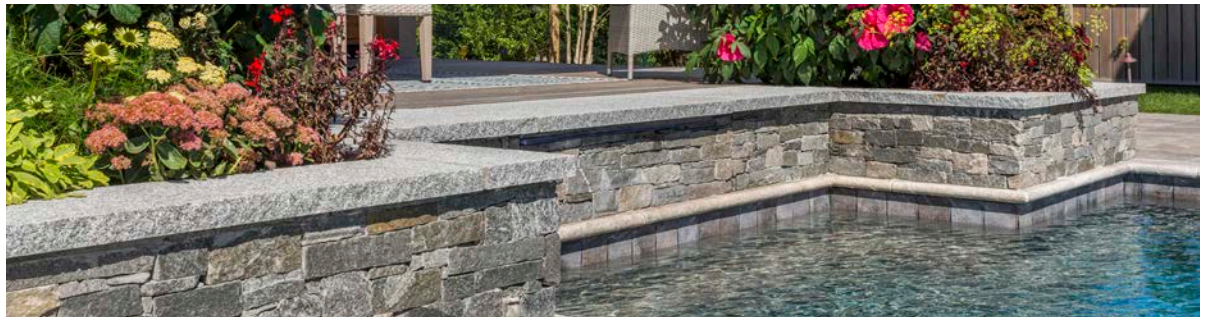

LEDGESTONE VENEER

Ledgestone stone veneer has a shape made up of narrower strips of natural stone. It is more structured looking and works with both contemporary and classic designs.