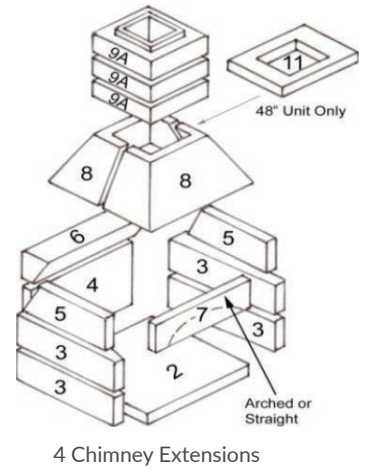

CONTRACTOR