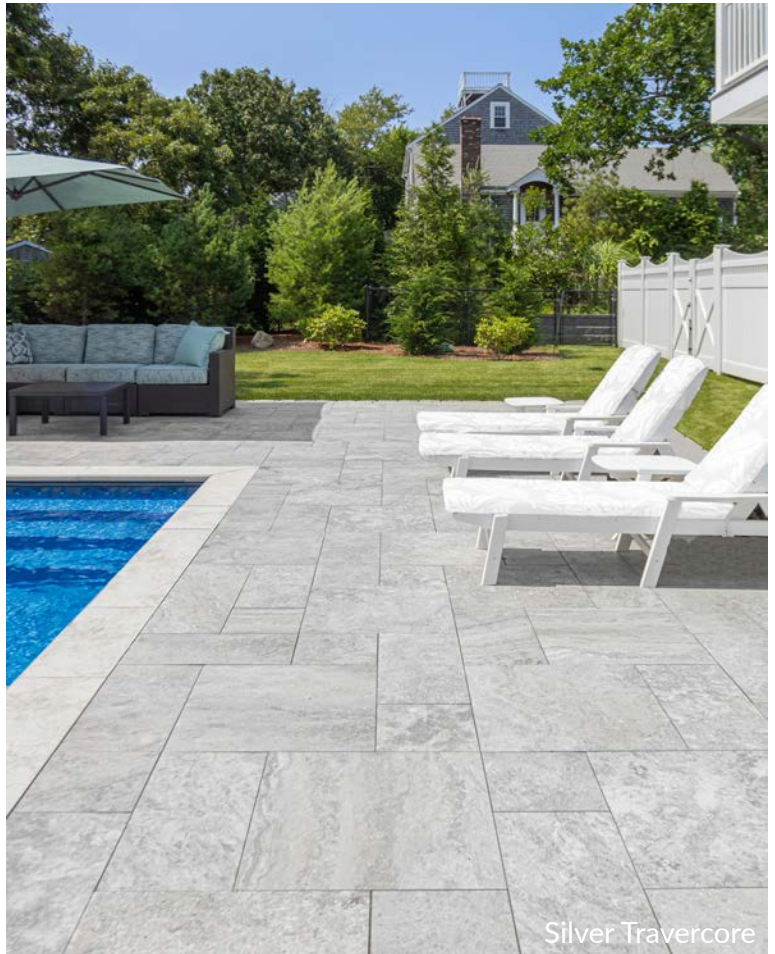

Sea Shell Travertore

Mocha Travertore