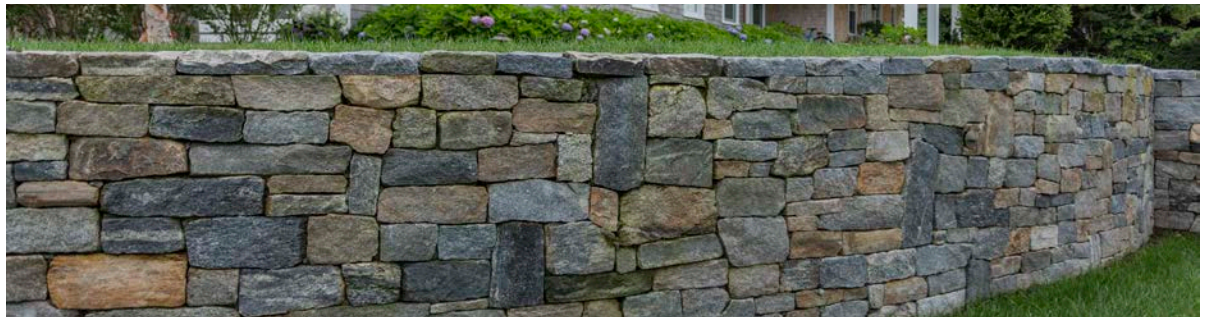

ASHLAR VENEER

Ashlar thin stone veneer is comparable to ledgerstone stone veneer patterning, but with slightly longer stones. Because the stone face has been split, the natural hues of the stone's grain are visible.