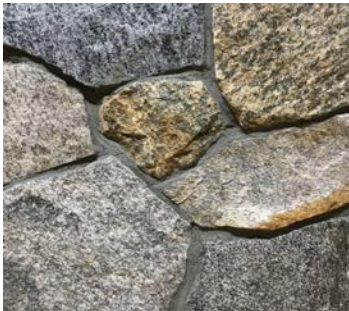

BROOKLAWN

GTVBM-FL

Coverage: 50 or 100 ft²/pt

Thickness: 3/4" - 1 1/2"

Sold as full pallet only