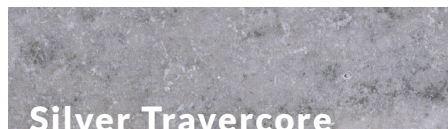

Scan to see more

EBSTXXXX

Specifications

Sizes Regularly Stocked

Thickness: .75"
Finish: Porcelain

12x12
12x24
24x24
24x48

Installation Recommendation

Sand

Popular Patterns

Pattern A
Running Bond

Coping / Treads available.

Custom cut sizes/shapes available.

Similar Items

Silver Travercore

Ivory Pearl Travercore

Mocha Travercore