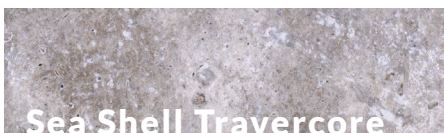

Scan to see more

MOCHA TRAVERCORE *Evercore*

Like the others in the Travercore Collection, Mocha Travercore pavers offer a coffee color hue with browns along with the low maintenance, easy installation, and benefits of a uniform stone.

Custom cut sizes/shapes available.

Similar Items

Silver Travercore

Ivory Pearl Travercore

Sea Shell Travercore

Creamstone Travercore

In person and online photographic images, or samples provide a representation of the product's appearance, but are not always comprehensive in terms of the full range of color and texture variations found in the finished product. Images provided on the Stonewood website, as well as any pamphlets or brochures provided, are for reference only and should not be used as the sole basis for choosing a particular product.