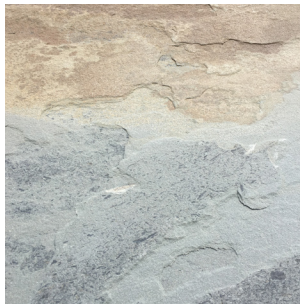

Classic Thermal Bluestone Pavers

Our Thermal Bluestone Pavers provide the highest standard in quality and class. Thermaled bluestone is cut and torched to provide a flat, non-slip surface, making it a great option for pool decks, patios, and walkways. The variegated style offers gently varying hues of brown, gold, lavender, and green.

Size(s): 12" x 12" to 24" x 36" (Larger and custom sizes available, please call)

Thickness: 1" or 1.5"

Blue

Variegated

Natural Cleft Bluestone Pavers

Our versatile Natural-Cleft Pennsylvania Bluestone Pavers will add class to your home wherever you place them. Bluestone is an excellent option for Patio's, Walkways, Pool Decks, and everything in between. Natural Cleft Pavers retain the gently waving shear lines produced by the initial splitting of the stone. For warmer, more varied hues, choose variegated style bluestone pavers which display understated yet elegant shades of brown, gold, lavender, and green.

Blue

Variegated

Size(s): 12" x 12" to 24" x 36" (Larger and custom sizes available, please call)

Thickness: 1" or 1.5"

Bluestone Irregular Flagging

Create a beautiful patio or walkway with our irregular bluestone flagging. This variegated flag stone will compliment your home or outdoor living space with an old-world atmosphere. We provide only the best quality North-east bluestone from quarries in Pennsylvania.

Size(s): Variable

Thickness: Varies between 1 1/2" - 2"

Paper and ink limitations of color samples as well as influence from heat, light and printing may account for differences in actual color.