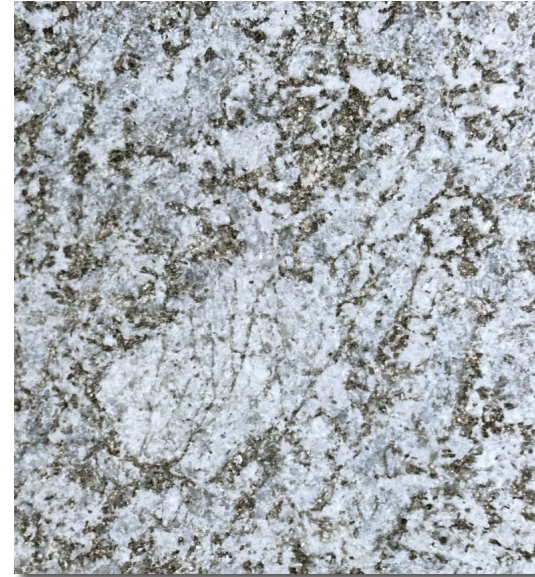

New! SUMMER HILL GRANITE

European Quarried Granite Pavers
Top Quality for the Highest of Expectations

AbacoPink

AuraGold

KonaGray

12"x 12" (11 $\frac{3}{4}$ " x 11 $\frac{3}{4}$ ")
30cm x 30cm

12"x 24" (11 $\frac{3}{4}$ " x 23 $\frac{1}{2}$ ")
30cm x 60cm

24"x 24" (23 $\frac{1}{2}$ " x 23 $\frac{1}{2}$ ")
60cm x 60cm

24"x 36" (23 $\frac{1}{2}$ " x 35 $\frac{7}{8}$ ")
60cm x 90cm

Specs

Thickness is 1.25" | Offered 12x12, 12x24, 24x24 and 24x36
Treads and Coping offered in 14x48, 24x48 with an eased edge and 36x48 slab
For more details, talk with a Stonewood Products specialist.