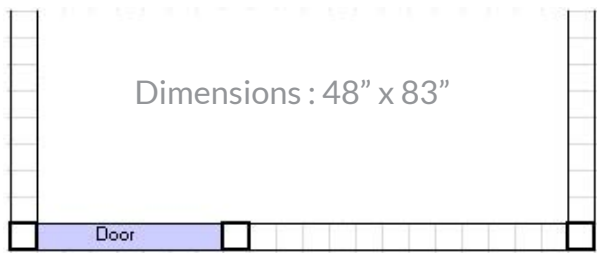

The '83 House Mount

3 Sides / Above Ground With 8' Posts

Complete Shower (With Post Caps & Floor)

- 3 Large Walls
- 1 Door
- 3 8' Posts
- 3 Post Caps
- 2 Floors
- Hardware Pack
  (includes hinges, latch and timberloks)

$1209

+ PVC Upgrade **$2250**

Naked Shower (No Post Caps & Floor)

- 3 Large Walls
- 1 Door
- 3 8' Posts
- Hardware Pack
  (includes hinges, latch and timberloks)

$1050

+ Add a bench for only **$69.99**
Or add Lattice Panels for **$25/Panel**