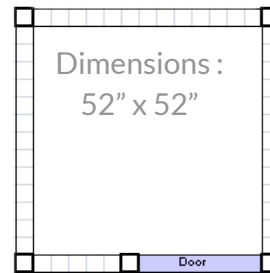

Free Standing

4 Sides / In Ground With 8' Posts

Complete Shower (With Post Caps & Floor)

- 2 Large Walls
- 1 Small Walls
- 1 Door
- 3 8' Posts
- 3 Post Caps
- 1 Floors
- Hardware Pack

$999

+ PVC Upgrade **$1999**

(includes hinges, latch and timberloks)

Complete Shower (With Post Caps & Floor)

- 3 Large Walls
- 1 Small Walls
- 1 Door
- 5 8' Posts
- 5 Post Caps
- 1 Floors
- Hardware Pack

$1249

+ PVC Upgrade **$2499**

(includes hinges, latch and timberloks)

Naked Shower (No Post Caps & Floor)

- 2 Large Walls
- 1 Small Walls
- 1 Door
- 3 8' Posts
- Hardware Pack

$899

(includes hinges, latch and timberloks)

Naked Shower (No Post Caps & Floor)

- 3 Large Walls
- 1 Small Walls
- 1 Door
- 5 8' Posts
- Hardware Pack

$1149

(includes hinges, latch and timberloks)

+ Add a bench for only **$69.99**
Or add Lattice Panels for **$25/Panel**

+ Add a bench for only **$69.99**
Or add Lattice Panels for **$25/Panel**