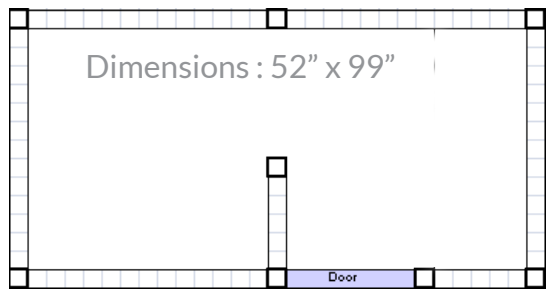

Free Standing

4 Sides / In Ground With 8' Posts

Complete Shower (With Post Caps & Floor)

- 3 Large Walls
- 2 Small Walls
- 1 Door
- 5 8' Posts
- 5 Post Caps
- 2 Floors
- Hardware Pack

\$1449

+ PVC Upgrade **\$3499**