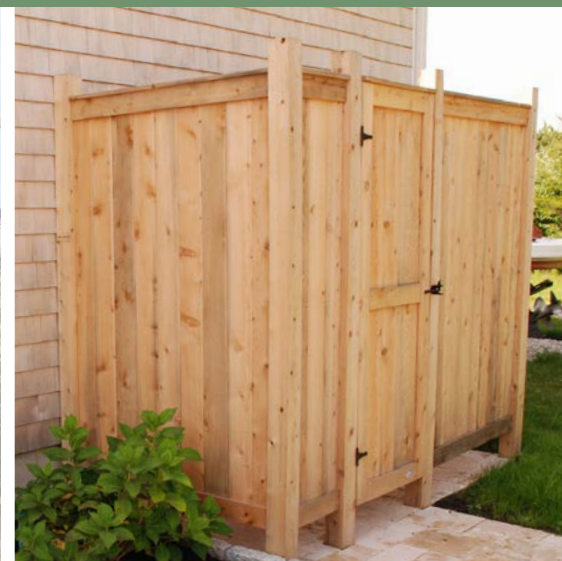

Cedar Outdoor Shower Kits

www.StonewoodProducts.com

MADE ON CAPE COD 

House Mount
Extra posts against house

Ask about our
PVC Upgrade!

The Deluxe Cedar Shower Kit

House Mount

3 Sides / Above Ground With 8' Posts

Free Standing

4 Sides / In Ground With 8' Posts

Complete Shower (With Post Caps & Floor)

- 3 Large Walls
- 2 Small Walls
- 1 Door
- 5 8' Posts
- 5 Post Caps
- 2 Floors
- Hardware Pack

\$1449

+ PVC Upgrade **\$3499**

The Standard Cedar Shower Kit

House Mount

3 Sides / Above Ground With 8' Posts

Free Standing

4 Sides / In Ground With 8' Posts

Complete Shower (With Post Caps & Floor)

- 2 Large Walls
- 1 Small Walls
- 1 Door
- 3 8' Posts
- 3 Post Caps
- 1 Floors
- Hardware Pack