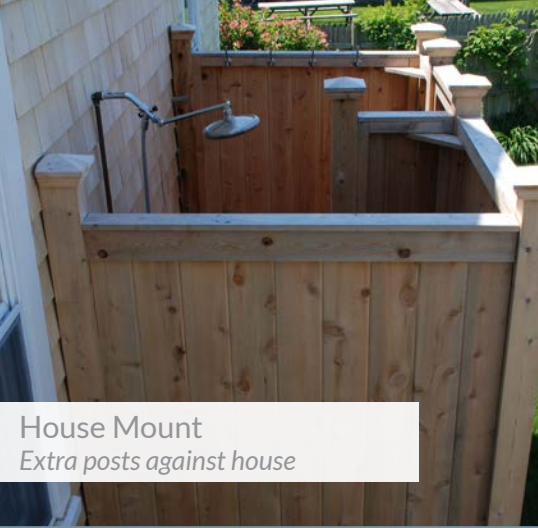

Cedar Outdoor Shower Kits

www.StonewoodProducts.com

MADE ON CAPE COD 

House Mount
Extra posts against house

Ask about our
PVC Upgrade!

The Deluxe Cedar Shower Kit

House Mount

3 Sides / Above Ground With 8' Posts

Free Standing

4 Sides / In Ground With 8' Posts

Complete Shower (With Post Caps & Floor)

- 3 Large Walls
- 2 Small Walls
- 1 Door
- 5 8' Posts
- 5 Post Caps
- 2 Floors
- Hardware Pack

\$1449

+ PVC Upgrade **\$3499**

The Standard Cedar Shower Kit

House Mount

3 Sides / Above Ground With 8' Posts

Free Standing

4 Sides / In Ground With 8' Posts

Complete Shower (With Post Caps & Floor)

- 2 Large Walls
- 1 Small Walls
- 1 Door
- 3 8' Posts
- 3 Post Caps
- 1 Floors
- Hardware Pack