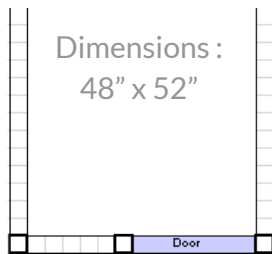

House Mount

3 Sides / Above Ground With 8' Posts