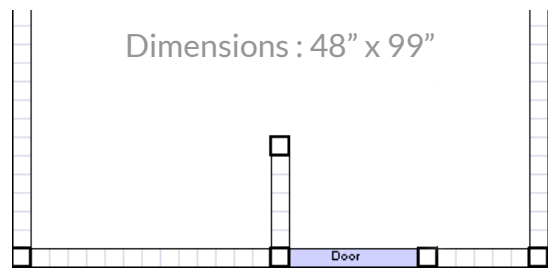

House Mount

3 Sides / Above Ground With 8' Posts