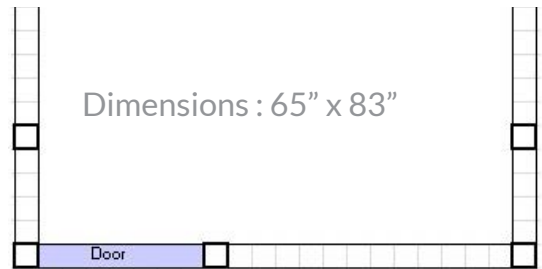

The XL '83 House Mount

3 Sides / Above Ground With 8' Posts

Complete Shower (With Post Caps & Floor)

- 3 Large Walls
- 2 Small Walls
- 1 Door
- 5 8' Posts
- 5 Post Caps
- 2 Floors
- Hardware Pack
  (includes hinges, latch and timberloks)

$1449

+ PVC Upgrade **$2499**

Naked Shower (No Post Caps & Floor)

- 3 Large Walls
- 2 Small Walls
- 1 Door
- 5 8' Posts
- Hardware Pack
  (includes hinges, latch and timberloks)

$1249

+ Add a bench for only **$69.99**
Or add Lattice Panels for **$25/Panel**

À LA CARTE OPTIONS			
Small Panel	$129.99	Door	$159.99
Large Panel	$249.99	8' Posts:	$24.00
Post Caps	$16.99	Cedar Bench:	$69.99
		Cedar Floor	$99.99
		Cedar Roof	$299.99

SHOWER KIT SPECS	
Large Cedar Panel	44 1/4" x 72 3/4"
Small Cedar Panel	14 1/8" x 72 3/4"
Cedar Door	26" x 72 3/4"