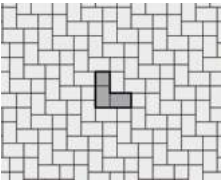

## SHAPES & SIZES

RECTANGLE  
22.5 CM X 15 CM X 6 CM  
8.75" X 6" X 2.25"

SQUARE  
15 CM X 15 CM X 6 CM  
6" X 6" X 2.25"

## PATTERNS

**Camelot A**  
Rectangle (100%)

**Camelot B**  
Rectangle (100%)

**Camelot C**  
Square (100%)

**Camelot D**  
Square (40%)  
Rectangle (60%)

**Camelot E**  
Square (40%)  
Rectangle (60%)

**Camelot F**  
Rectangle (75%)  
Square (25%)

**Camelot H**  
Rectangle (75%)  
Square (25%)