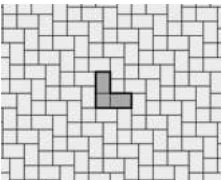

## SHAPES & SIZES

RECTANGLE  
22.5 CM X 15 CM X 6 CM  
8.75" X 6" X 2.25"

SQUARE  
15 CM X 15 CM X 6 CM  
6" X 6" X 2.25"

## PATTERNS

**Camelot A**  
Rectangle (100%)

**Camelot B**  
Rectangle (100%)

**Camelot C**  
Square (100%)

**Camelot D**  
Square (40%)  
Rectangle (60%)

**Camelot E**  
Square (40%)  
Rectangle (60%)

**Camelot F**  
Rectangle (75%)  
Square (25%)

**Camelot H**  
Rectangle (75%)  
Square (25%)