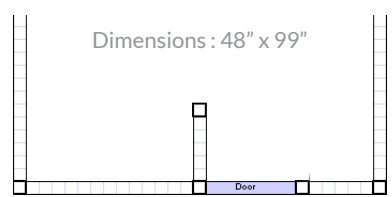

SHOWER KIT SPECS

Large Cedar Panel	44 1/4" x 72 3/4"
Small Cedar Panel	14 1/8" x 72 3/4"
Cedar Door	26" x 72 3/4"

Cedar Outdoor Shower Kits

It's as easy as...

1

TAKE IT HOME

2

ASSEMBLE

3

SHOWER

www.StonewoodProducts.com

House Mount
Extra posts against house

Custom Pergola Top

The Deluxe Cedar Shower Kit

Dimensions : 48" x 99"

House Mount

3 Sides / Above Ground With 8' Posts

Dimensions : 52" x 99"

Free Standing

4 Sides / In Ground With 10' Posts

Complete Shower (With Post Caps & Floor)

- 3 Large Walls
- 2 Small Walls
- 1 Door
- 5 8' Posts
- 5 Post Caps
- 2 Floors
- Hardware Pack (includes hinges, latch and timberloks)