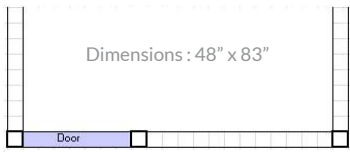

The '83 House Mount Cedar Shower Kit

The '83 House Mount

3 Sides / Above Ground With 8' Posts

The XL '83 House Mount

3 Sides / Above Ground With 8' Posts

Complete Shower (With Post Caps & Floor)

- 3 Large Walls
- 1 Door
- 3 8' Posts
- 3 Post Caps
- 2 Floors
- Hardware Pack (includes hinges, latch and timberloks)

SHOWER KIT SPECS

Large Cedar Panel	44 1/4" x 72 3/4"
Small Cedar Panel	14 1/8" x 72 3/4"
Cedar Door	26" x 72 3/4"

Cedar Outdoor Shower Kits

It's as easy as...

1

TAKE IT HOME

2

ASSEMBLE

3 Sides / Above Ground With 8' Posts

Dimensions : 52" x 99"

Free Standing

4 Sides / In Ground With 10' Posts

Complete Shower (With Post Caps & Floor)

- 3 Large Walls
- 2 Small Walls
- 1 Door
- 5 8' Posts
- 5 Post Caps
- 2 Floors
- Hardware Pack (includes hinges, latch and timberloks)

Dimensions :
52" x 52"

Free Standing

4 Sides / In Ground With 10' Posts

Complete Shower (With Post Caps & Floor)

- 2 Large Walls
- 1 Small Walls
- 1 Door
- 3 8' Posts
- 3 Post Caps
- 1 Floors
- Hardware Pack (includes hinges, latch and timberloks)