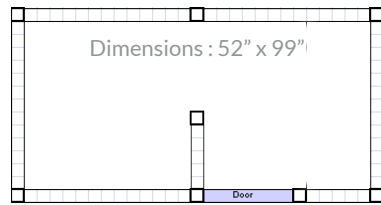

SHOWER KIT SPECS

Large Cedar Panel	44 1/4" x 72 3/4"
Small Cedar Panel	14 1/8" x 72 3/4"
Cedar Door	26" x 72 3/4"

Cedar Outdoor Shower Kits

It's as easy as...

1

TAKE IT HOME

2

ASSEMBLE

3

SHOWER

www.StonewoodProducts.com

House Mount
Extra posts against house

Custom Pergola Top

The Deluxe Cedar Shower Kit

Dimensions : 48" x 99"

House Mount

3 Sides / Above Ground With 8' Posts

Dimensions : 52" x 99"

Free Standing

4 Sides / In Ground With 10' Posts

Complete Shower (With Post Caps & Floor)

- 3 Large Walls
- 2 Small Walls
- 1 Door
- 5 8' Posts
- 5 Post Caps
- 2 Floors
- Hardware Pack (includes hinges, latch and timberloks)