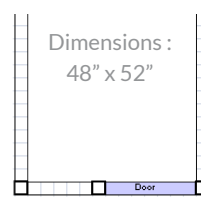

SHOWER KIT SPECS

Large Cedar Panel	44 1/4" x 72 3/4"
Small Cedar Panel	14 1/8" x 72 3/4"
Cedar Door	26" x 72 3/4"

Cedar Outdoor Shower Kits

It's as easy as...

1

TAKE IT HOME

2

ASSEMBLE

3 Sides / Above Ground With 8' Posts

Dimensions : 52" x 99"

Free Standing

4 Sides / In Ground With 10' Posts

Complete Shower (With Post Caps & Floor)

- 3 Large Walls
- 2 Small Walls
- 1 Door
- 5 8' Posts
- 5 Post Caps
- 2 Floors
- Hardware Pack (includes hinges, latch and timberloks)

+ Add a bench for only **\$59.99**
Or add Lattice Panels for **\$25 /Panel**

House Mount
Extra posts against house

The Standard Cedar Shower Kit

Dimensions :
48" x 52"

House Mount

3 Sides / Above Ground With 8' Posts

Dimensions :
52" x 52"

Free Standing

4 Sides / In Ground With 10' Posts

Complete Shower (With Post Caps & Floor)

- 2 Large Walls
- 1 Small Walls
- 1 Door
- 3 8' Posts
- 3 Post Caps
- 1 Floors
- Hardware Pack (includes hinges, latch and timberloks)