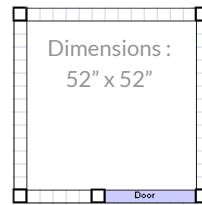

SHOWER KIT SPECS

Large Cedar Panel	44 1/4" x 72 3/4"
Small Cedar Panel	14 1/8" x 72 3/4"
Cedar Door	26" x 72 3/4"

Cedar Outdoor Shower Kits

It's as easy as...

1

TAKE IT HOME

2

ASSEMBLE

3 Sides / Above Ground With 8' Posts

Dimensions : 52" x 99"

Free Standing

4 Sides / In Ground With 10' Posts

Complete Shower (With Post Caps & Floor)

- 3 Large Walls
- 2 Small Walls
- 1 Door
- 5 8' Posts
- 5 Post Caps
- 2 Floors
- Hardware Pack (includes hinges, latch and timberloks)

+ Add a bench for only **\$59.99**
Or add Lattice Panels for **\$25 /Panel**

House Mount
Extra posts against house

The Standard Cedar Shower Kit

Dimensions :
48" x 52"

House Mount

3 Sides / Above Ground With 8' Posts

Dimensions :
52" x 52"

Free Standing

4 Sides / In Ground With 10' Posts

Complete Shower (With Post Caps & Floor)

- 2 Large Walls
- 1 Small Walls
- 1 Door
- 3 8' Posts
- 3 Post Caps
- 1 Floors
- Hardware Pack (includes hinges, latch and timberloks)