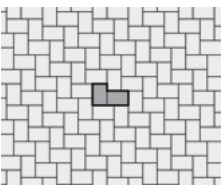

CAMELOT™

The cobblestone look with a modern twist.

If you want a cobblestone look with a slight variation you'll appreciate Camelot. Each paver in this multi-paver system is slightly rounder than your typical cobblestone-style paver. The result is something reminiscent of cobblestone but with a distinctive point of difference.

COLORS

ALMOND GROVE

GRANITE

RUSTIC RED

SIERRA

SHAPES & SIZES

RECTANGLE
22.5 CM X 15 CM X 6 CM
8.75" X 6" X 2.25"

SQUARE
15 CM X 15 CM X 6 CM
6" X 6" X 2.25"

FEATURES

Applications

-  Borders & Accents
-  Commercial Vehicular
-  Pedestrian
-  Residential Vehicular

PATTERNS

Camelot A
Rectangle (100%)

Camelot B
Rectangle (100%)

Camelot C
Square (100%)

Camelot D
Square (40%)
Rectangle (60%)

Camelot E
Square (40%)
Rectangle (60%)

Camelot F
Rectangle (75%)
Square (25%)

Camelot H
Rectangle (75%)
Square (25%)