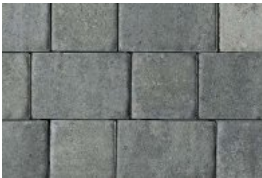

CAMELOT™

The cobblestone look with a modern twist.

If you want a cobblestone look with a slight variation you'll appreciate Camelot. Each paver in this multi-paver system is slightly rounder than your typical cobblestone-style paver. The result is something reminiscent of cobblestone but with a distinctive point of difference.

COLORS

ALMOND GROVE

GRANITE

RUSTIC RED

SIERRA

SHAPES & SIZES

RECTANGLE
22.5 CM X 15 CM X 6 CM
8.75" X 6" X 2.25"

SQUARE
15 CM X 15 CM X 6 CM
6" X 6" X 2.25"

FEATURES

Applications

-  Borders & Accents
-  Commercial Vehicular
-  Pedestrian
-  Residential Vehicular

PATTERNS

Camelot A
Rectangle (100%)

Camelot B
Rectangle (100%)

Camelot C
Square (100%)

Camelot D
Square (40%)
Rectangle (60%)