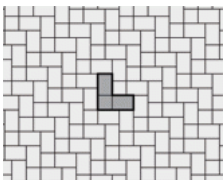

CAMELOT™

The cobblestone look with a modern twist.

If you want a cobblestone look with a slight variation you'll appreciate Camelot. Each paver in this multi-paver system is slightly rounder than your typical cobblestone-style paver. The result is something reminiscent of cobblestone but with a distinctive point of difference.

COLORS

ALMOND GROVE

GRANITE

RUSTIC RED

SIERRA

SHAPES & SIZES

RECTANGLE
22.5 CM X 15 CM X 6 CM
8.75" X 6" X 2.25"

SQUARE
15 CM X 15 CM X 6 CM
6" X 6" X 2.25"

FEATURES

Applications

-  Borders & Accents
-  Commercial Vehicular
-  Pedestrian
-  Residential Vehicular

PATTERNS

Camelot A
Rectangle (100%)

Camelot B
Rectangle (100%)

Camelot C
Square (100%)

Camelot D
Square (40%)
Rectangle (60%)

Camelot E
Square (40%)
Rectangle (60%)

Camelot F
Rectangle (75%)
Square (25%)

Camelot H
Rectangle (75%)
Square (25%)