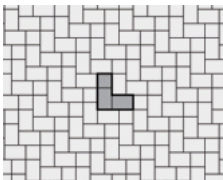

CAMELOT™

The cobblestone look with a modern twist.

If you want a cobblestone look with a slight variation you'll appreciate Camelot. Each paver in this multi-paver system is slightly rounder than your typical cobblestone-style paver. The result is something reminiscent of cobblestone but with a distinctive point of difference.

COLORS

ALMOND GROVE

GRANITE

RUSTIC RED

SIERRA

SHAPES & SIZES

RECTANGLE
22.5 CM X 15 CM X 6 CM
8.75" X 6" X 2.25"

SQUARE
15 CM X 15 CM X 6 CM
6" X 6" X 2.25"

FEATURES

Applications

-  Borders & Accents
-  Commercial Vehicular
-  Pedestrian
-  Residential Vehicular

PATTERNS

Camelot A
Rectangle (100%)

Camelot B
Rectangle (100%)

Camelot C
Square (100%)

Camelot D
Square (40%)
Rectangle (60%)

Camelot E
Square (40%)
Rectangle (60%)

Camelot F
Rectangle (75%)
Square (25%)

Camelot H
Rectangle (75%)
Square (25%)