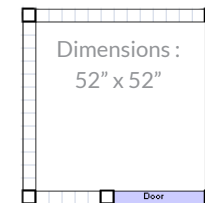

House Mount

3 Sides / Above Ground With 8' Posts

Free Standing

4 Sides / In Ground With 10' Posts

Complete Shower (With Post Caps & Floor)

- 3 Large Walls
- 2 Small Walls
- 1 Door
- 5 8' Posts
- 5 Post Caps
- 2 Floors
- Hardware Pack (includes hinges, latch and timberloks)

$1349

Complete Shower (With Post Caps & Floor)

- 5 Large Walls
- 2 Small Walls
- 1 Door
- 8 10' Posts
- 8 Post Caps
- 2 Floors
- Hardware Pack (includes hinges, latch and timberloks)

$1919

Complete Shower (With Post Caps & Floor)

- 2 Large Walls
- 1 Small Walls
- 1 Door
- 3 8' Posts
- 3 Post Caps
- 1 Floors
- Hardware Pack (includes hinges, latch and timberloks)

$899

Complete Shower (With Post Caps & Floor)

- 3 Large Walls
- 1 Small Walls
- 1 Door
- 5 10' Posts
- 5 Post Caps
- 1 Floors
- Hardware Pack (includes hinges, latch and timberloks)

$1149

Naked Shower (No Post Caps & Floor)

- 3 Large Walls
- 2 Small Walls
- 1 Door
- 5 8' Posts
- Hardware Pack (includes hinges, latch and timberloks)

$1149

Naked Shower (No Post Caps & Floor)

- 5 Large Walls
- 2 Small Walls
- 1 Door
- 8 10' Posts
- Hardware Pack (includes hinges, latch and timberloks)

$1699

Naked Shower (No Post Caps & Floor)

- 2 Large Walls
- 1 Small Walls
- 1 Door
- 3 8' Posts
- Hardware Pack (includes hinges, latch and timberloks)

$799

Naked Shower (No Post Caps & Floor)

- 3 Large Walls
- 1 Small Walls
- 1 Door
- 5 10' Posts
- Hardware Pack (includes hinges, latch and timberloks)

$1049

+ Add a bench for only **$59.99**
Or add Lattice Panels for **$25 /Panel**

+ Add a bench for only **$59.99**
Or add Lattice Panels for **$25 /Panel**

+ Add a bench for only **$59.99**
Or add Lattice Panels for **$25 /Panel**

+ Add a bench for only **$59.99**
Or add Lattice Panels for **$25 /Panel**