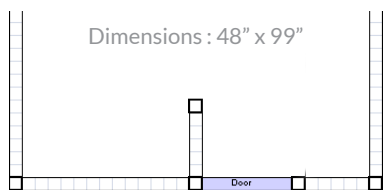

House Mount

3 Sides / Above Ground With 8' Posts

Free Standing

4 Sides / In Ground With 10' Posts