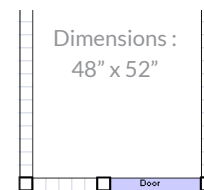

House Mount

3 Sides / Above Ground With 8' Posts

Free Standing

4 Sides / In Ground With 10' Posts

Complete Shower (With Post Caps & Floor)

- 3 Large Walls
- 2 Small Walls
- 1 Door
- 5 8' Posts
- 5 Post Caps
- 2 Floors
- Hardware Pack (includes hinges, latch and timberloks)

$1349

Complete Shower (With Post Caps & Floor)

- 5 Large Walls
- 2 Small Walls
- 1 Door
- 8 10' Posts
- 8 Post Caps
- 2 Floors
- Hardware Pack (includes hinges, latch and timberloks)

$1919

Complete Shower (With Post Caps & Floor)

- 2 Large Walls
- 1 Small Walls
- 1 Door
- 3 8' Posts
- 3 Post Caps
- 1 Floors
- Hardware Pack (includes hinges, latch and timberloks)

$899

Complete Shower (With Post Caps & Floor)

- 3 Large Walls
- 1 Small Walls
- 1 Door
- 5 10' Posts
- 5 Post Caps
- 1 Floors
- Hardware Pack (includes hinges, latch and timberloks)

$1149

Naked Shower (No Post Caps & Floor)

- 3 Large Walls
- 2 Small Walls
- 1 Door
- 5 8' Posts
- Hardware Pack (includes hinges, latch and timberloks)

$1149

Naked Shower (No Post Caps & Floor)

- 5 Large Walls
- 2 Small Walls
- 1 Door
- 8 10' Posts
- Hardware Pack (includes hinges, latch and timberloks)

$1699

Naked Shower (No Post Caps & Floor)

- 2 Large Walls
- 1 Small Walls
- 1 Door
- 3 8' Posts
- Hardware Pack (includes hinges, latch and timberloks)

$799

Naked Shower (No Post Caps & Floor)

- 3 Large Walls
- 1 Small Walls
- 1 Door
- 5 10' Posts
- Hardware Pack (includes hinges, latch and timberloks)

$1049

+ Add a bench for only **$59.99**
Or add Lattice Panels for **$25 /Panel**

+ Add a bench for only **$59.99**
Or add Lattice Panels for **$25 /Panel**

+ Add a bench for only **$59.99**
Or add Lattice Panels for **$25 /Panel**

+ Add a bench for only **$59.99**
Or add Lattice Panels for **$25 /Panel**