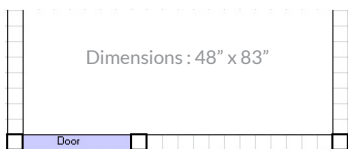

The '83 House Mount Cedar Shower Kit

The '83 House Mount

3 Sides / Above Ground With 8' Posts

The XL '83 House Mount

3 Sides / Above Ground With 8' Posts

Complete Shower (With Post Caps & Floor)

- 3 Large Walls
- 1 Door
- 3 8' Posts
- 3 Post Caps
- 2 Floors
- Hardware Pack (includes hinges, latch and timberloks)