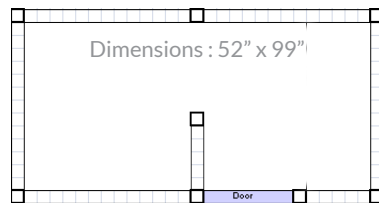

House Mount

3 Sides / Above Ground With 8' Posts

Free Standing

4 Sides / In Ground With 10' Posts