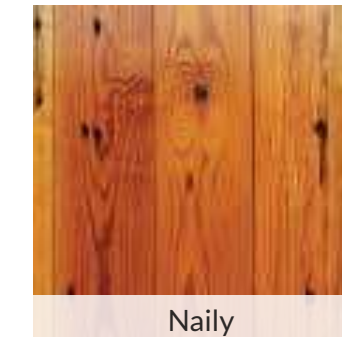

Select is our best seller lending some knots and variation for a beautiful floor.