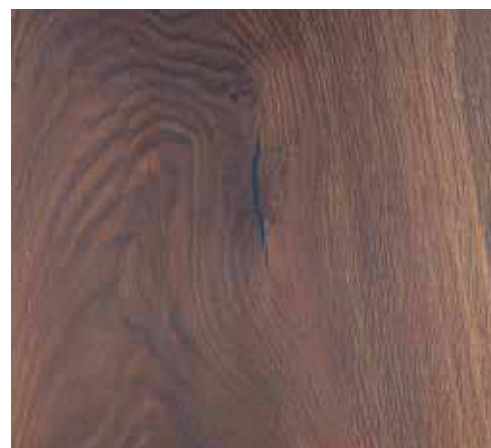

UV Wide Plank Hardwood Collection
Prefinished | Long Lengths

Choose from 4 types

Oak Bluffs Light colored character white oak with some knots

Beacon Medium dark toned wood for those who love the color of walnut in wide plank

Sierra Light colored rustic white oak with occasional knots

Esplanade Dark wood beautiful floor with light grain effects

Discover the Difference

Features:

- UV Cured Finish
- Hard Wax Oil Finish
- 6 mm Thick Wear Layer
- Specifications:

Thickness: 18 mm ~ 3/4"
Widths: Offered in 7 1/2" and 9 3/8"
Lengths: Plank

Beacon