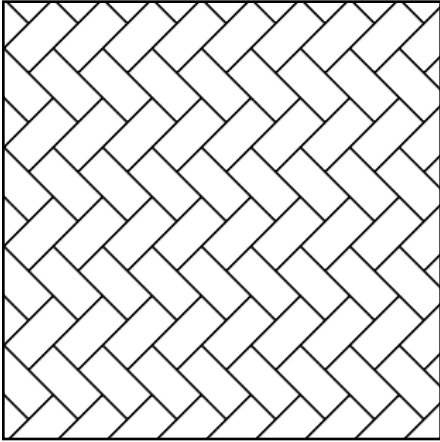

Georgetown Colonial Pavers™

45° Herringbone

90° Herringbone

Herringbone
Variation with cut 4x4

Running Bond

Basket Weave
Traditional 1

Basket Weave
Traditional 2

Basket Weave
Variation

Basket Weave
Offset with cut 4x4

Whorling Square
With cut 4x4