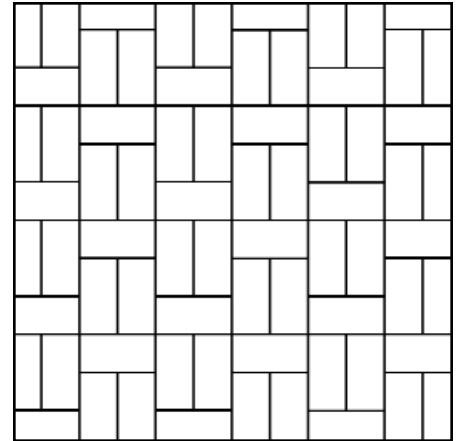

Boston Colonial® Pavers

45° Herringbone

90° Herringbone

Herringbone
Variation with cut 4x4

Running Bond

Basket Weave
Traditional 1

Basket Weave
Traditional 2

Basket Weave
Variation

Basket Weave
Offset with cut 4x4

Whorling Square
With cut 4x4