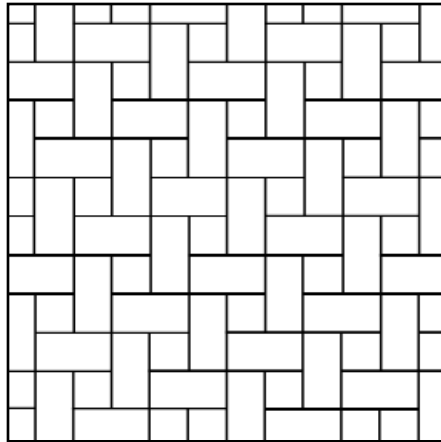

Boston Colonial® Pavers

45° Herringbone

90° Herringbone

Herringbone
Variation with cut 4x4

Running Bond

Basket Weave
Traditional 1

Basket Weave
Traditional 2

Basket Weave
Variation

Basket Weave
Offset with cut 4x4

Whorling Square
With cut 4x4