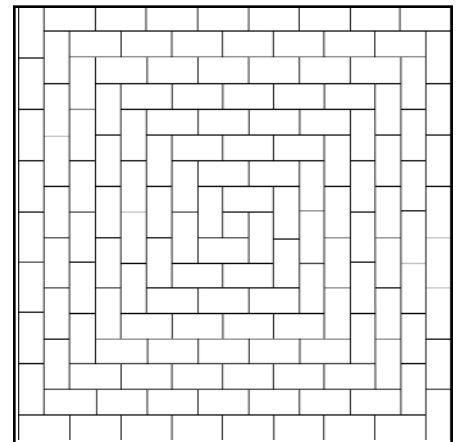

Boston Colonial® Pavers

45° Herringbone

90° Herringbone

Herringbone
Variation with cut 4x4

Running Bond

Basket Weave
Traditional 1

Basket Weave
Traditional 2

Basket Weave
Variation

Basket Weave
Offset with cut 4x4

Whorling Square
With cut 4x4