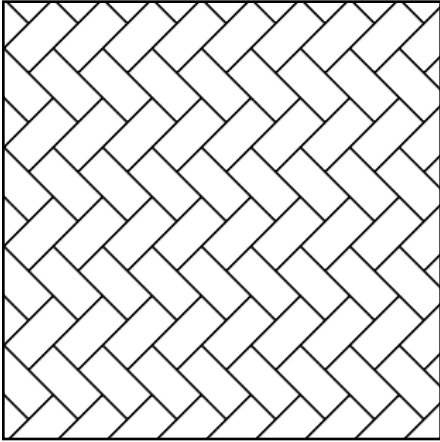

Boston Colonial® Pavers

45° Herringbone

90° Herringbone

Herringbone
Variation with cut 4x4

Running Bond

Basket Weave
Traditional 1

Basket Weave
Traditional 2

Basket Weave
Variation

Basket Weave
Offset with cut 4x4

Whorling Square
With cut 4x4