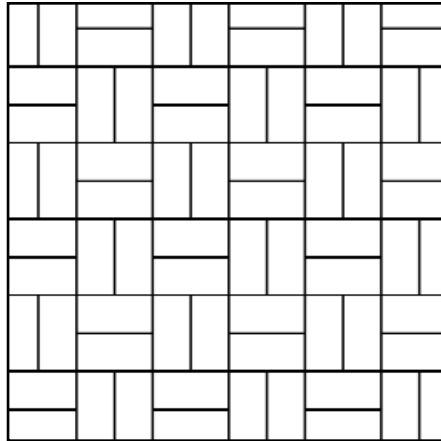

Boston Colonial® Pavers

45° Herringbone

90° Herringbone

Herringbone
Variation with cut 4x4

Running Bond

Basket Weave
Traditional 1

Basket Weave
Traditional 2

Basket Weave
Variation

Basket Weave
Offset with cut 4x4

Whorling Square
With cut 4x4