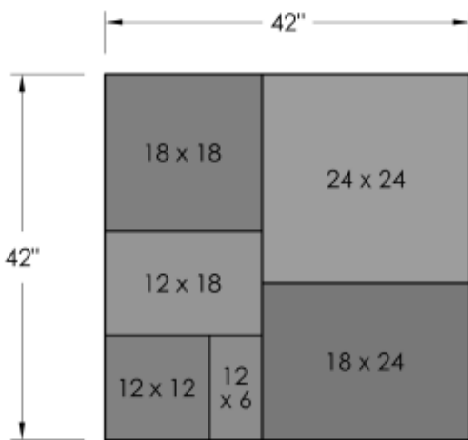

### FEATURES

- Authentic, natural, slate texture
- 6 unique shapes, 24 unique stone textures
- All sizes on every pallet = simple installation
- Uniform thickness and accurate dimensions = Fast installation and a beautiful end result
- Consistent 2" thickness.

LAYER OF PALLET

### PATIO LAYOUT

### DIMENSIONAL FLAGSTONE PALLET:

- 98 sf / pallet
- 2350# / pallet
- 8 layers / pallet
- One layer = 1 pattern

ROSETTA®

DIMENSIONAL  
FLAGSTONE

[www.discoverrosetta.com](http://www.discoverrosetta.com)