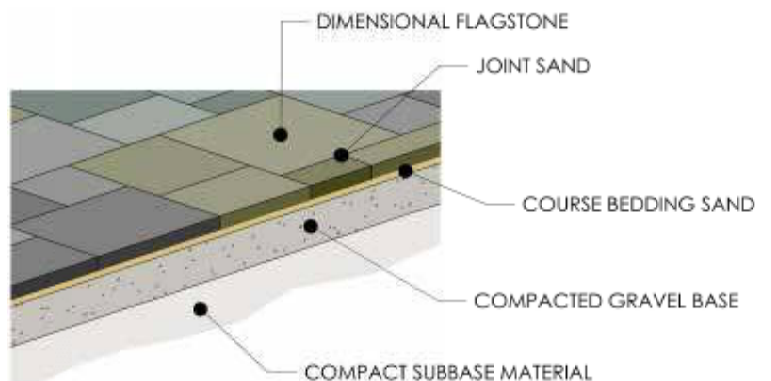

DIMENSIONAL FLAGSTONE PALLET:

- 98 sf / pallet
- 2350# / pallet
- 8 layers / pallet
- One layer = 1 pattern