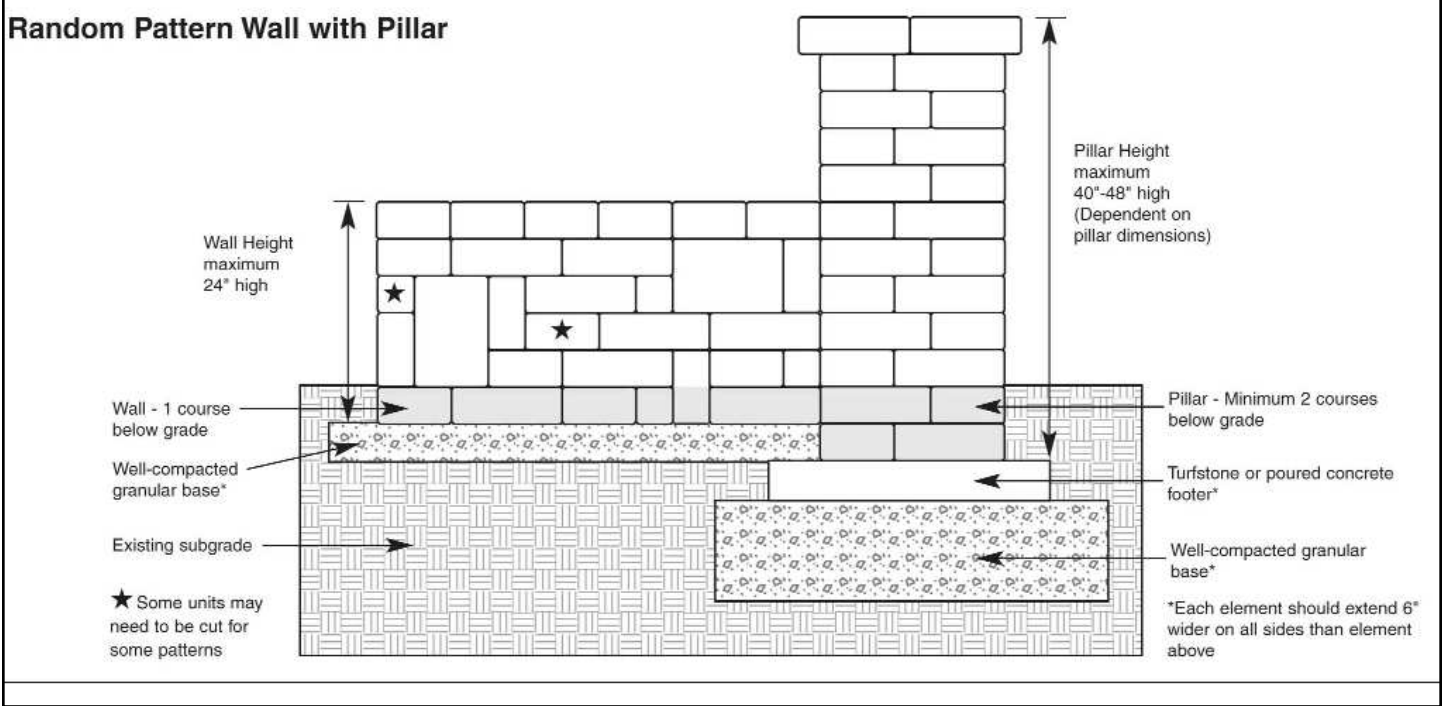

Olde Boston™ WallStone

4x8 Running Bond

12x8 Running Bond

Olde Boston™ WallStone - Pillars, Pilasters & Posts

32"x32"

32"x32" Alternating Course

24"x24"

24"x24" Alternating Course

20"x20"

20"x20" Alternating Course

Olde Boston™ WallStone

Random Pattern Wall with Pillar

Random Pattern Wall with Pillar