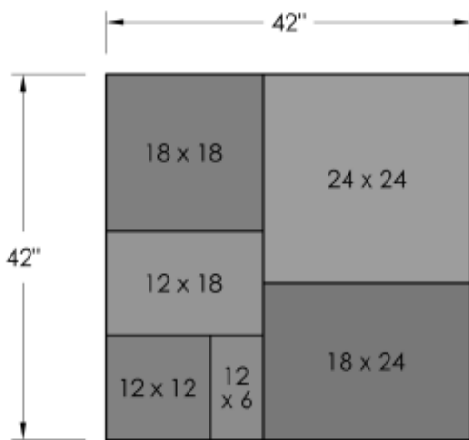

### FEATURES

- Authentic, natural, slate texture
- 6 unique shapes, 24 unique stone textures
- All sizes on every pallet = simple installation
- Uniform thickness and accurate dimensions = Fast installation and a beautiful end result
- Consistent 2" thickness.

LAYER OF PALLET

### DIMENSIONAL FLAGSTONE PALLET:

- 98 sf / pallet
- 2350# / pallet
- 8 layers / pallet
- One layer = 1 pattern