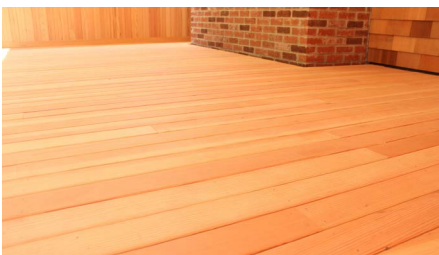

Fir

Painted Porch or Covered Location

1 x 4 - Clear Vertical Grain

1 x 4 - $.99lf

In stock!