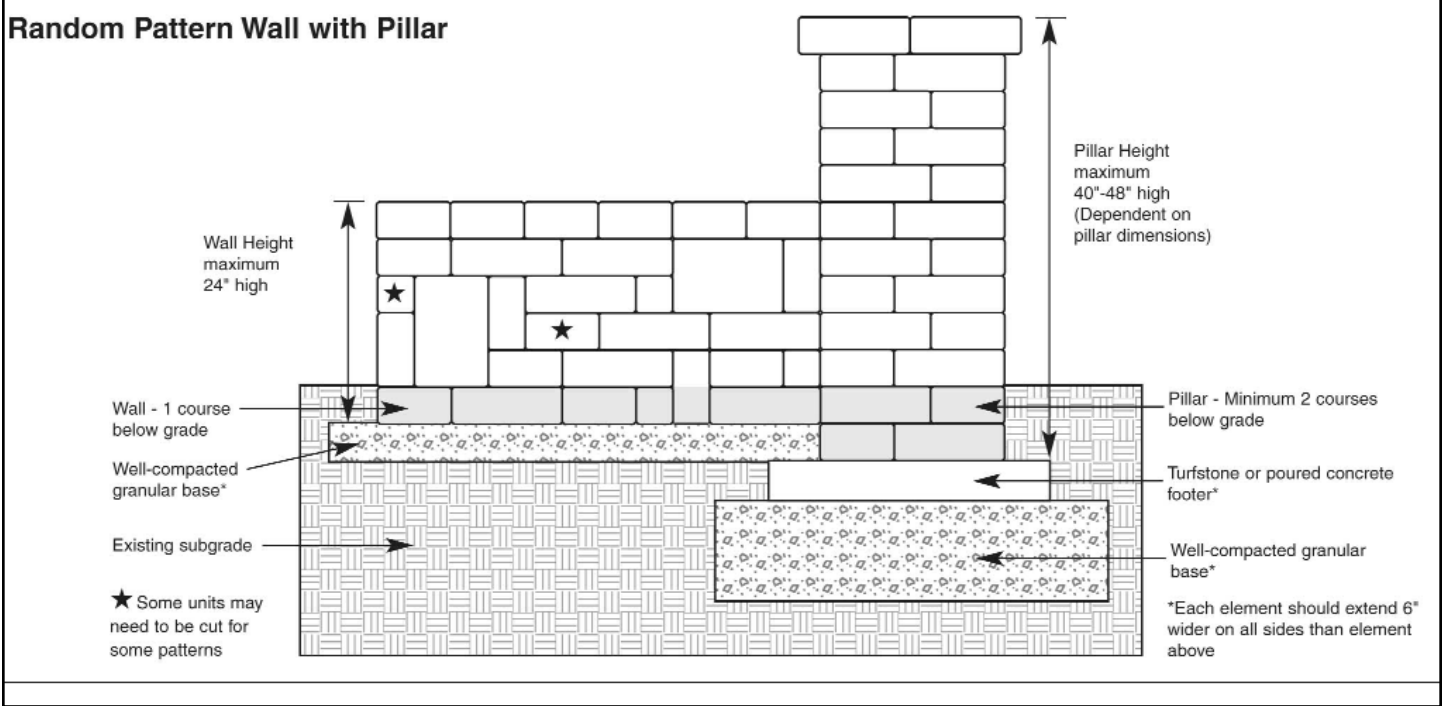

Olde Boston™ WallStone

4x8 Running Bond

12x8 Running Bond

Olde Boston™ WallStone - Pillars, Pilasters & Posts

32"x32"

32"x32" Alternating Course

24"x24"

24"x24" Alternating Course

20"x20"

20"x20" Alternating Course

Olde Boston™ WallStone

Random Pattern Wall with Pillar

Random Pattern Wall with Pillar