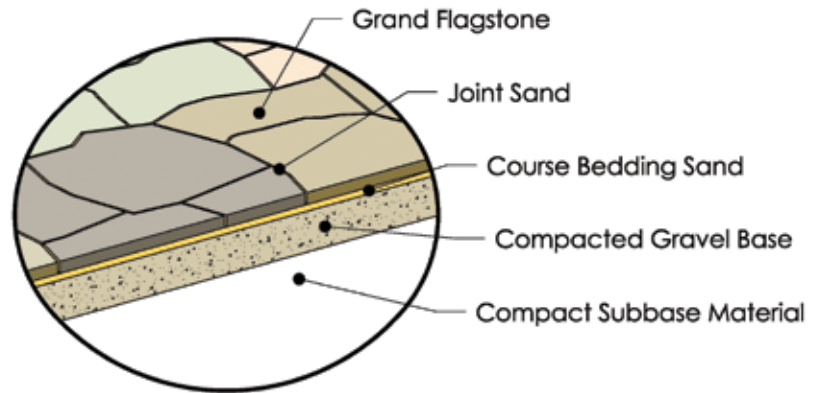

ROSETTA®

GRAND
FLAGSTONE

www.discoverrosetta.com

FEATURES

- Beautiful natural stone texture.
- 15 unique shapes replicate large, irregular flagstone.
- Fast installation with easy-to-install pattern.
- Uniform thickness (1.75") = comfortable end result.
- High strength concrete = long term durability.
- Multiple natural color blends available.

GRAND FLAGSTONE PACKAGING

Note: Outside dimensions of each layer are identical to all other layers, allowing any layer to be used anywhere in the pattern.

- 1 pallet = 90 s.f. (assumes 3/8" joint)
- 8 layers per pallet
- 2,160 lbs. per pallet
- Each pallet contains 2ea of the following layers:

TYPICAL PATTERN: Each layer is comprised of multiple individual pieces.

PATIO LAYOUT

WALKWAY LAYOUT