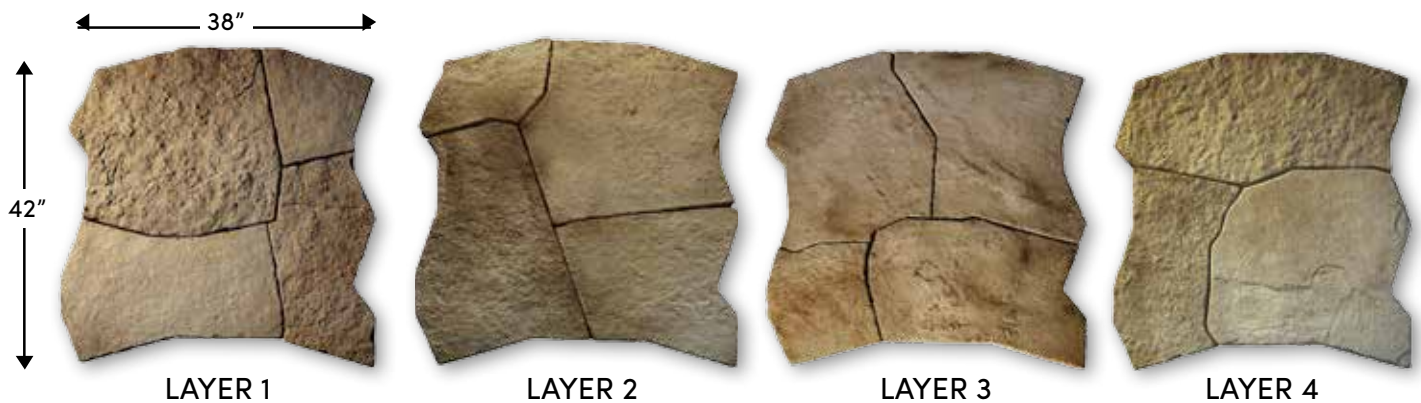

ROSETTA®

GRAND
FLAGSTONE

www.discoverrosetta.com

FEATURES

- Beautiful natural stone texture.
- 15 unique shapes replicate large, irregular flagstone.
- Fast installation with easy-to-install pattern.
- Uniform thickness (1.75") = comfortable end result.
- High strength concrete = long term durability.
- Multiple natural color blends available.

GRAND FLAGSTONE PACKAGING

Note: Outside dimensions of each layer are identical to all other layers, allowing any layer to be used anywhere in the pattern.

- 1 pallet = 90 s.f. (assumes 3/8" joint)
- 8 layers per pallet
- 2,160 lbs. per pallet
- Each pallet contains 2ea of the following layers:

TYPICAL PATTERN: Each layer is comprised of multiple individual pieces.

PATIO LAYOUT

WALKWAY LAYOUT